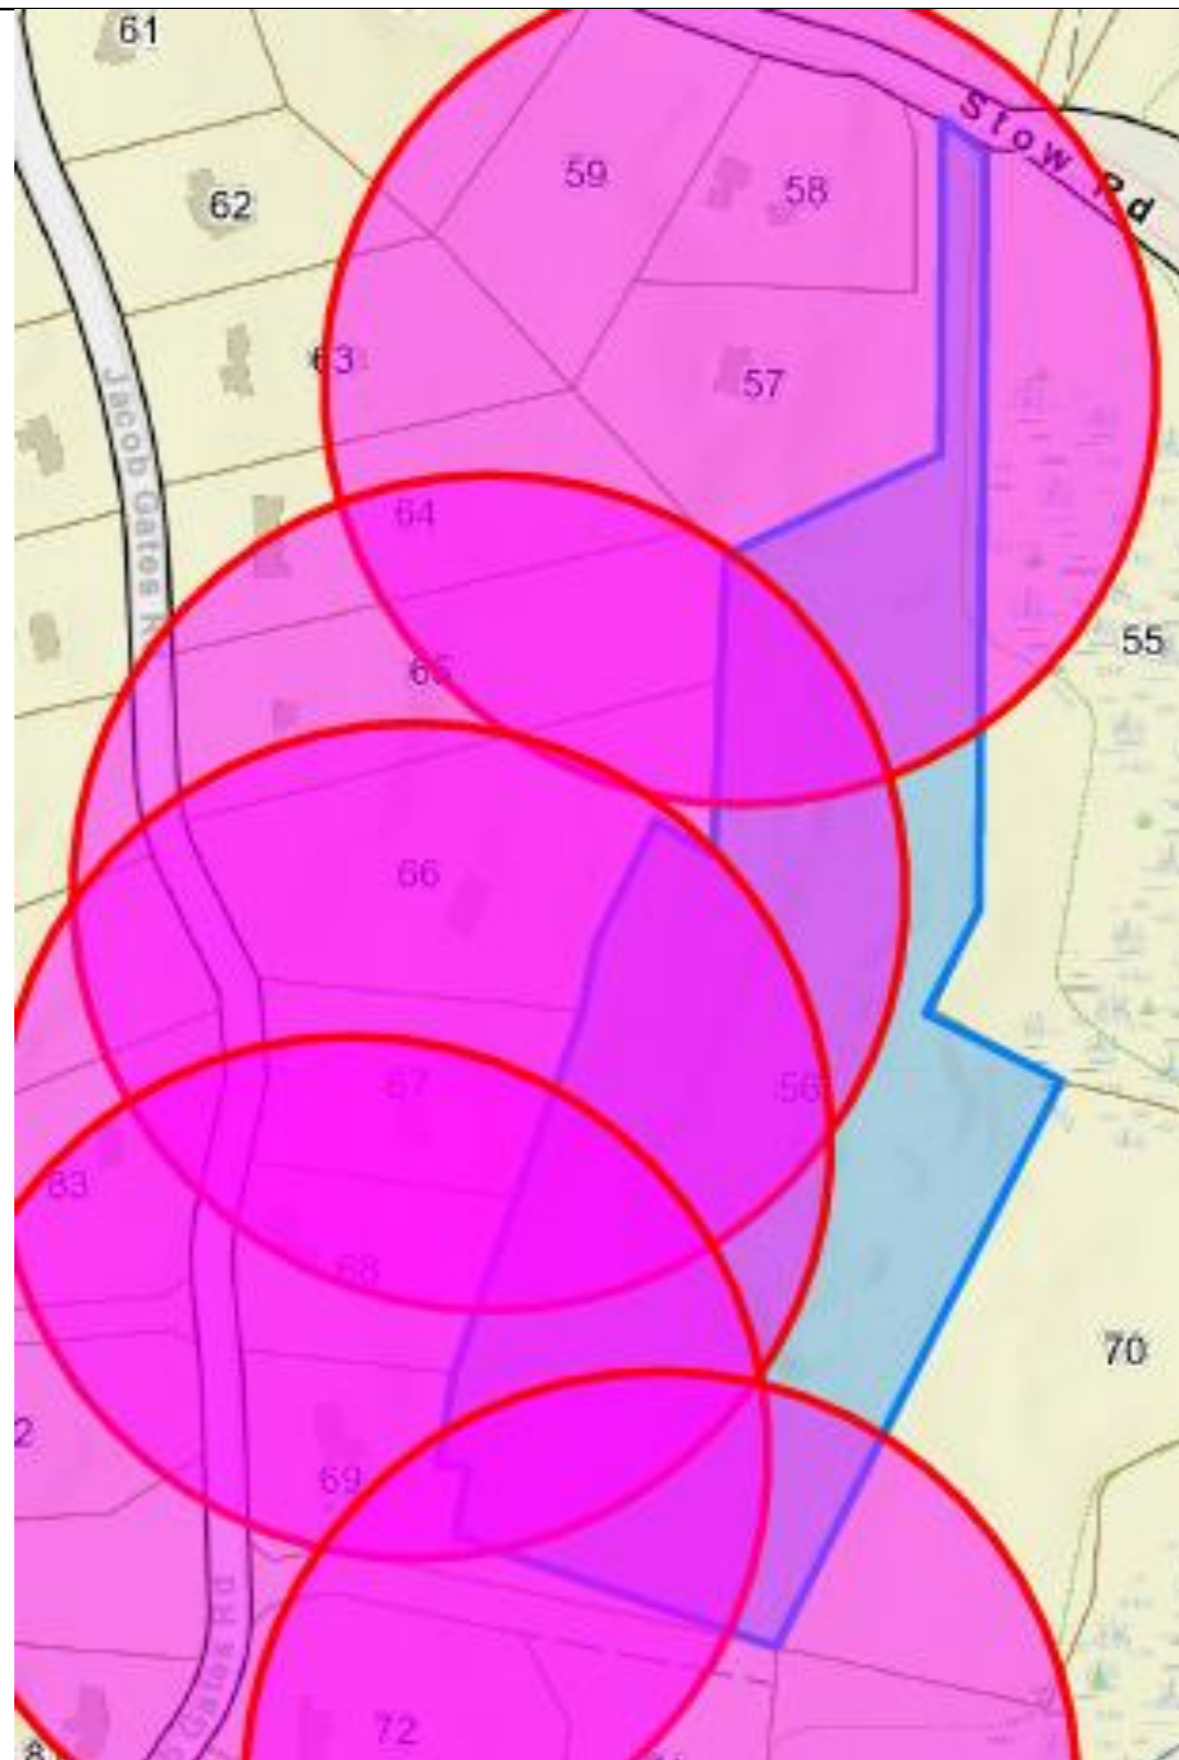

Approximate 500' dwelling setbacks are indicated in red

Approximate 150' road setbacks are indicated in orange

Hunters are required to use GPS or cellular-based tools to verify position and maintain state-required distance from dwellings and roads

Mass Ave (Barrett) Land
24 acres
Parcel 023-035-000-000

Blomfelt Land
37 acres
Parcels 005-080-001-000, 005-103-000-000

Daman & Stephenson Land
60 acres
Parcels 036-091-001-000, 036-093-007-000

Dunlap Land

38 acres

Parcels 018-069-000-000, 018-070-000-000, 018-057-000-000

Gillette Land
20 acres
Parcel 024-002-000-000

Gravel Pit

13.5 acres

Parcel 032-056-000-000

Great Elms

61 acres

Parcel 028-025-001-000

Hermann Orchard

60 acres

Parcels 012-059-000-000, 012-074-000-000, 012-073-000-000 (p/o)

Maxant Land

19 acres

Parcel 004-048-003-004

Old Mill Road Land