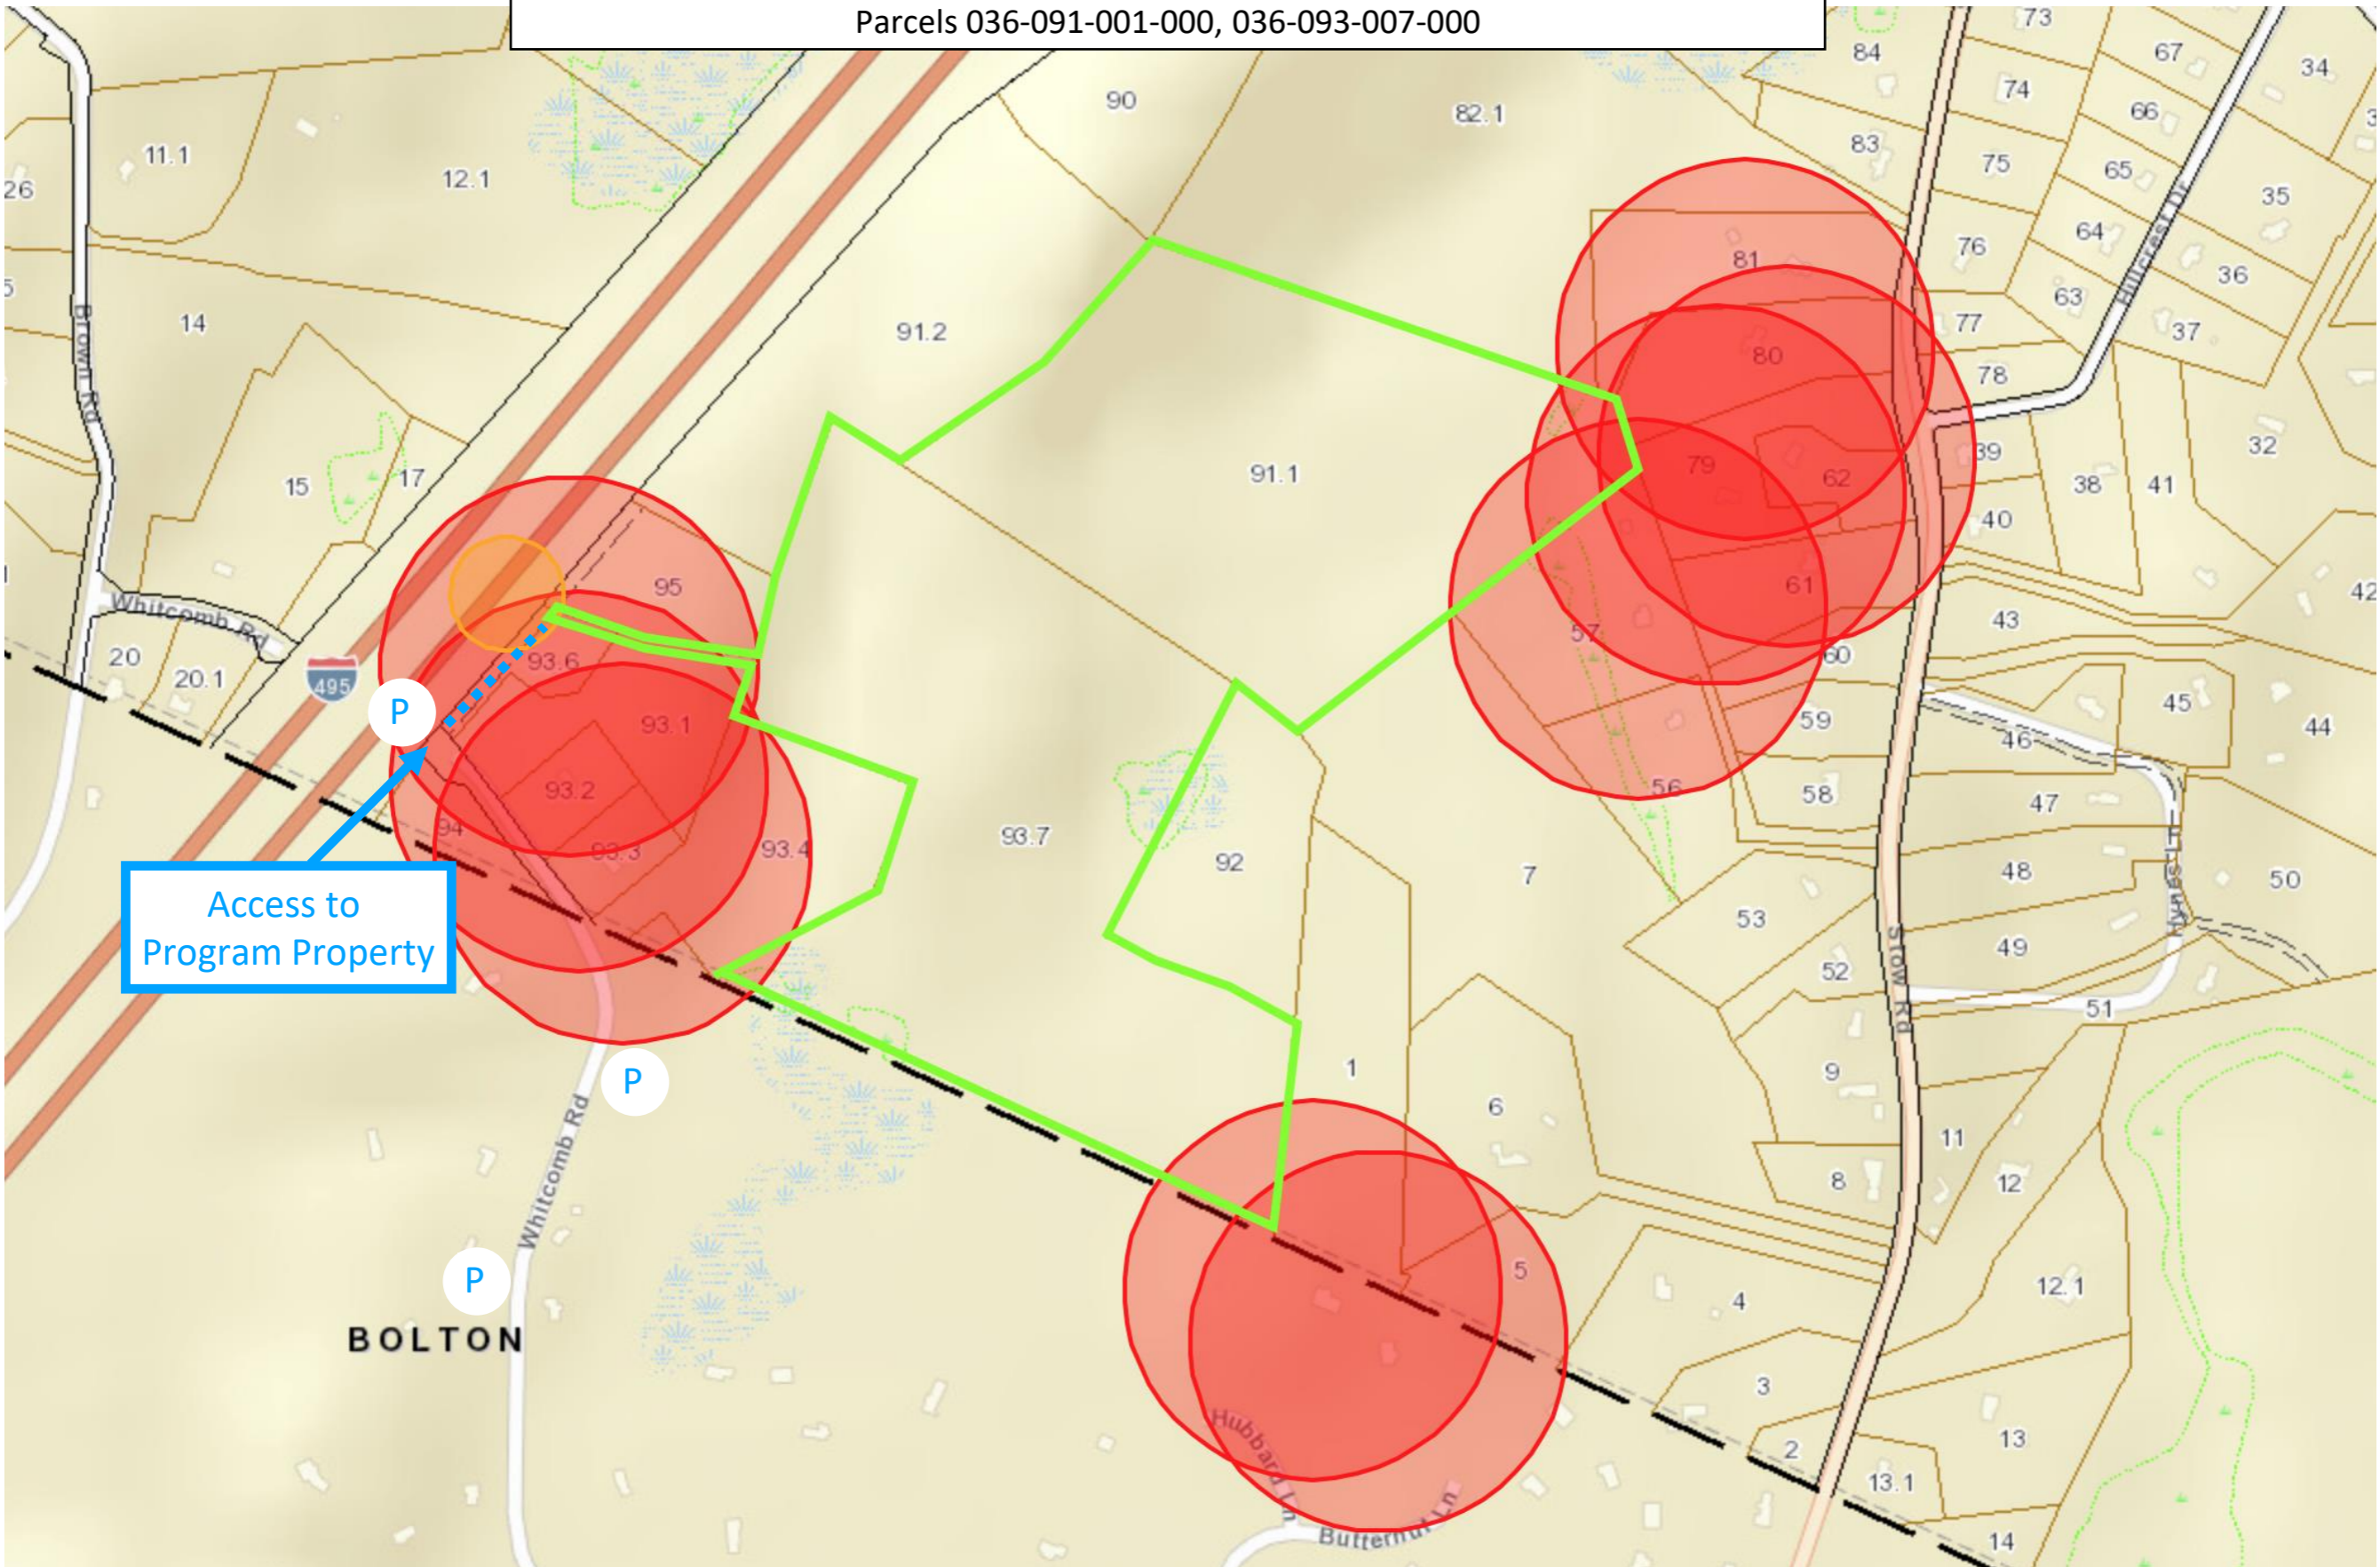

Approximate 500' dwelling setbacks are indicated in red

Approximate 150' road setbacks are indicated in orange

Hunters are required to use GPS or cellular-based tools to verify position and maintain state-required distance from dwellings and roads

Please keep these maps on your phone or printed and on your person when in the field, in order to verify position, stay on designated parcels and maintain setback distances

All State of Massachusetts hunting regulations must be followed

Mass Ave (Barrett) Land
24 acres
Parcel 023-035-000-000

Blomfelt Land
37 acres
Parcels 005-080-001-000, 005-103-000-000

Daman & Stephenson Land
60 acres
Parcels 036-091-001-000, 036-093-007-000

Dunlap Land

38 acres

Parcels 018-069-000-000, 018-070-000-000, 018-057-000-000

Gillette Land
20 acres
Parcel 024-002-000-000

Gravel Pit

13.5 acres

Parcel 032-056-000-000

Great Elms

61 acres