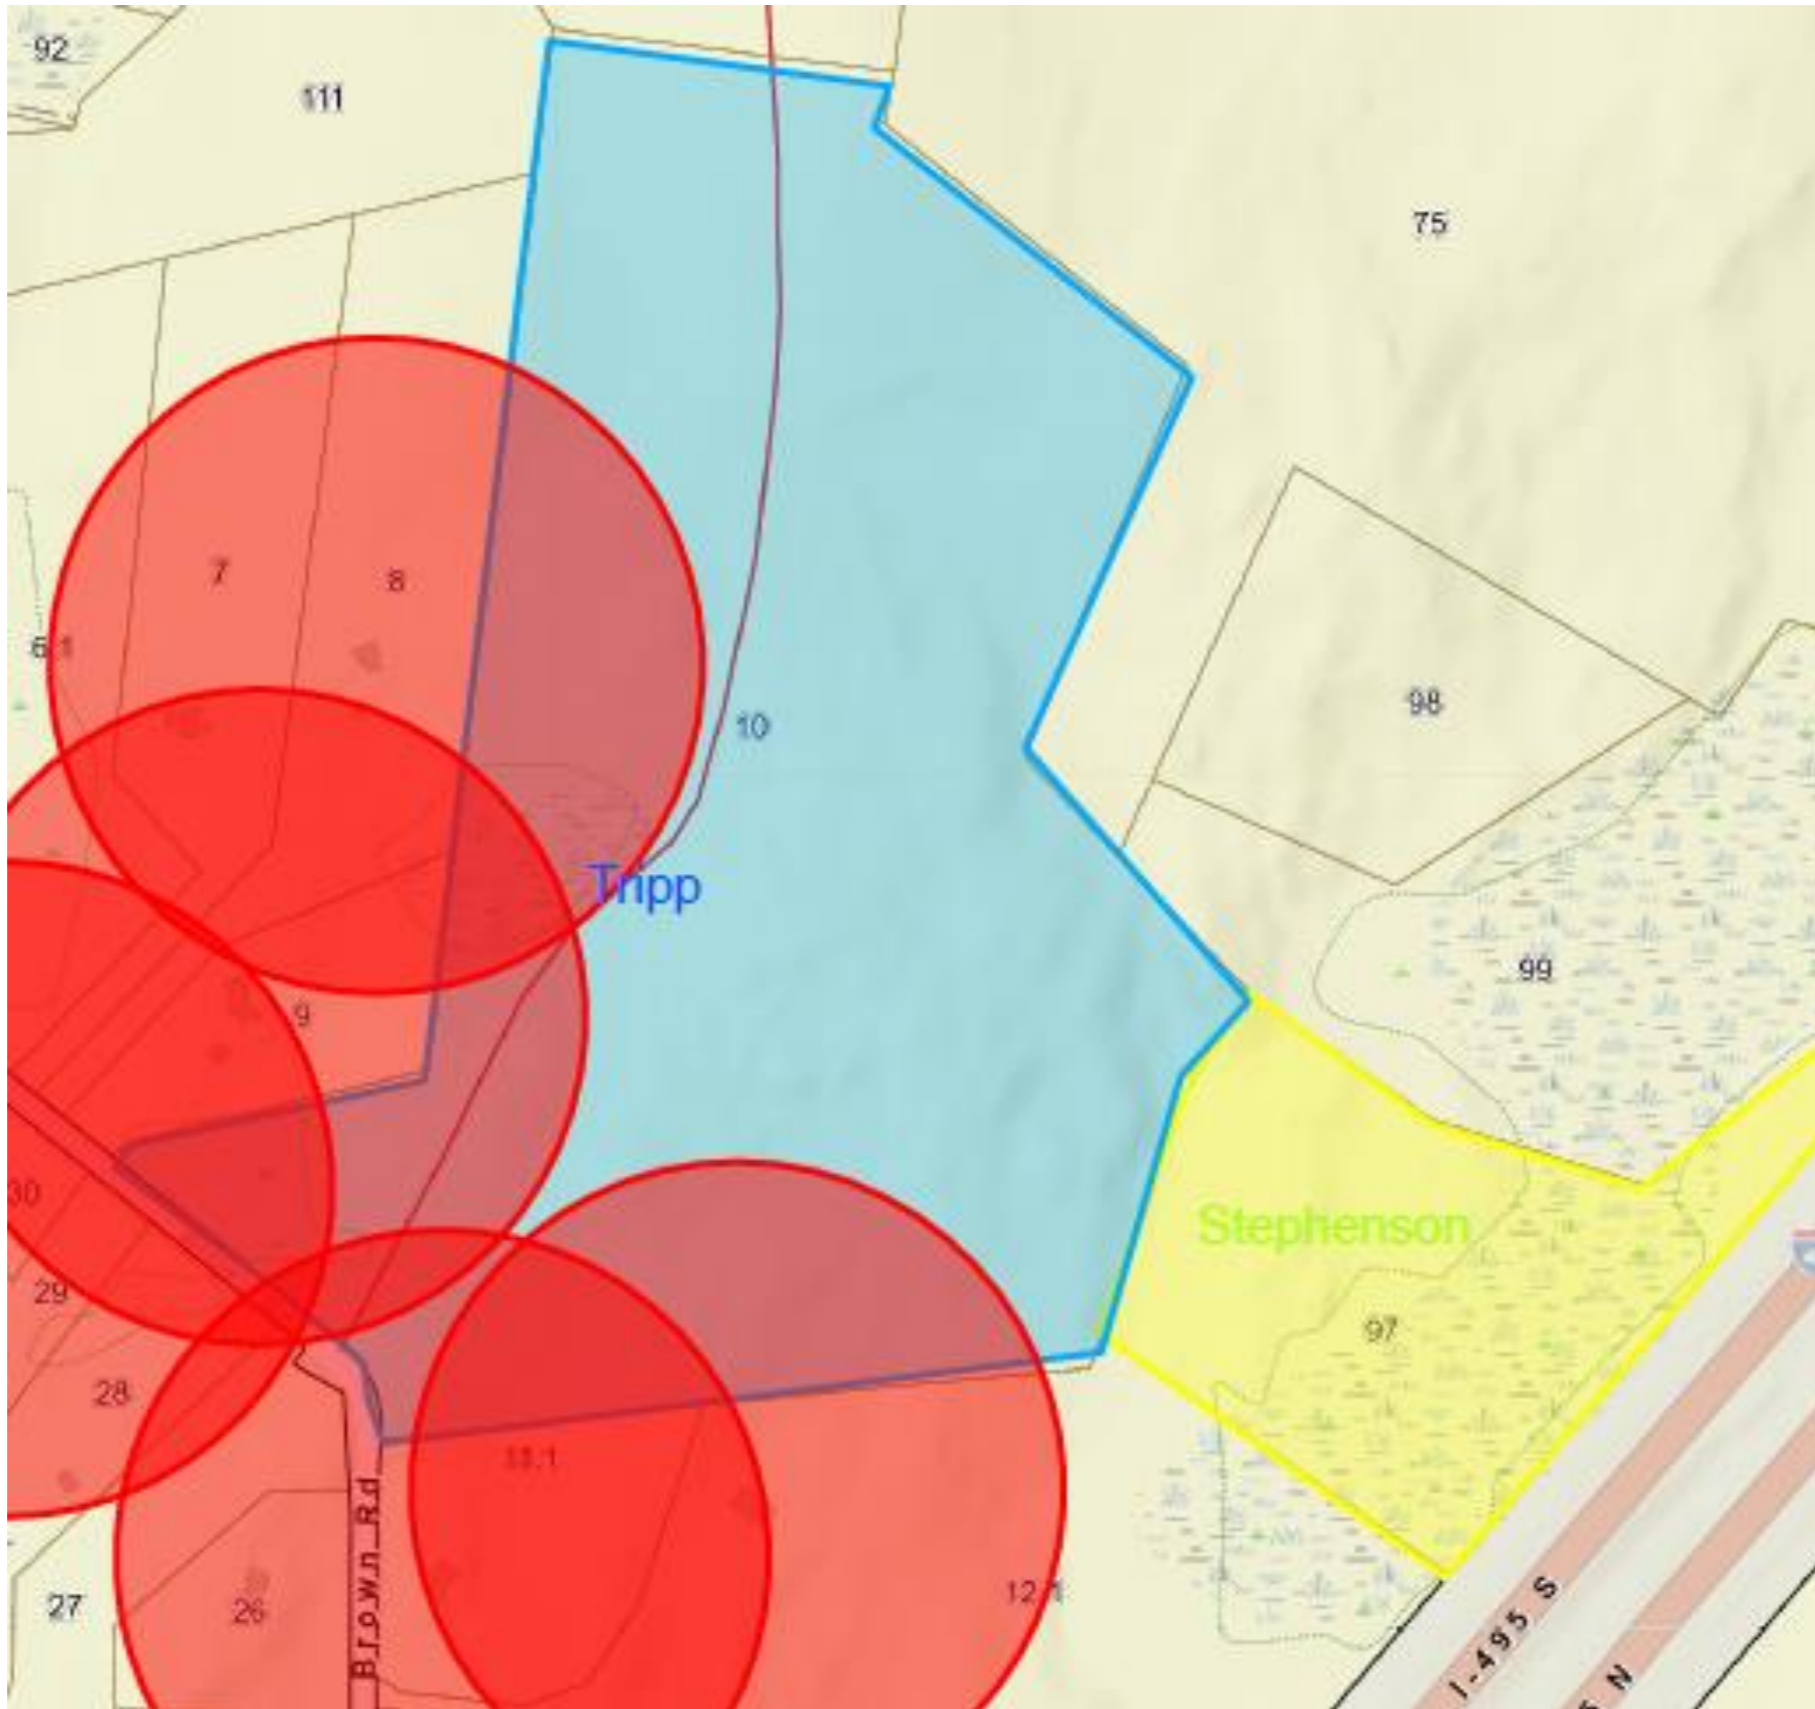

Tripp & Stephenson Lands

55 acres

Parcels 035-010-000-000 and 036-097-000-000