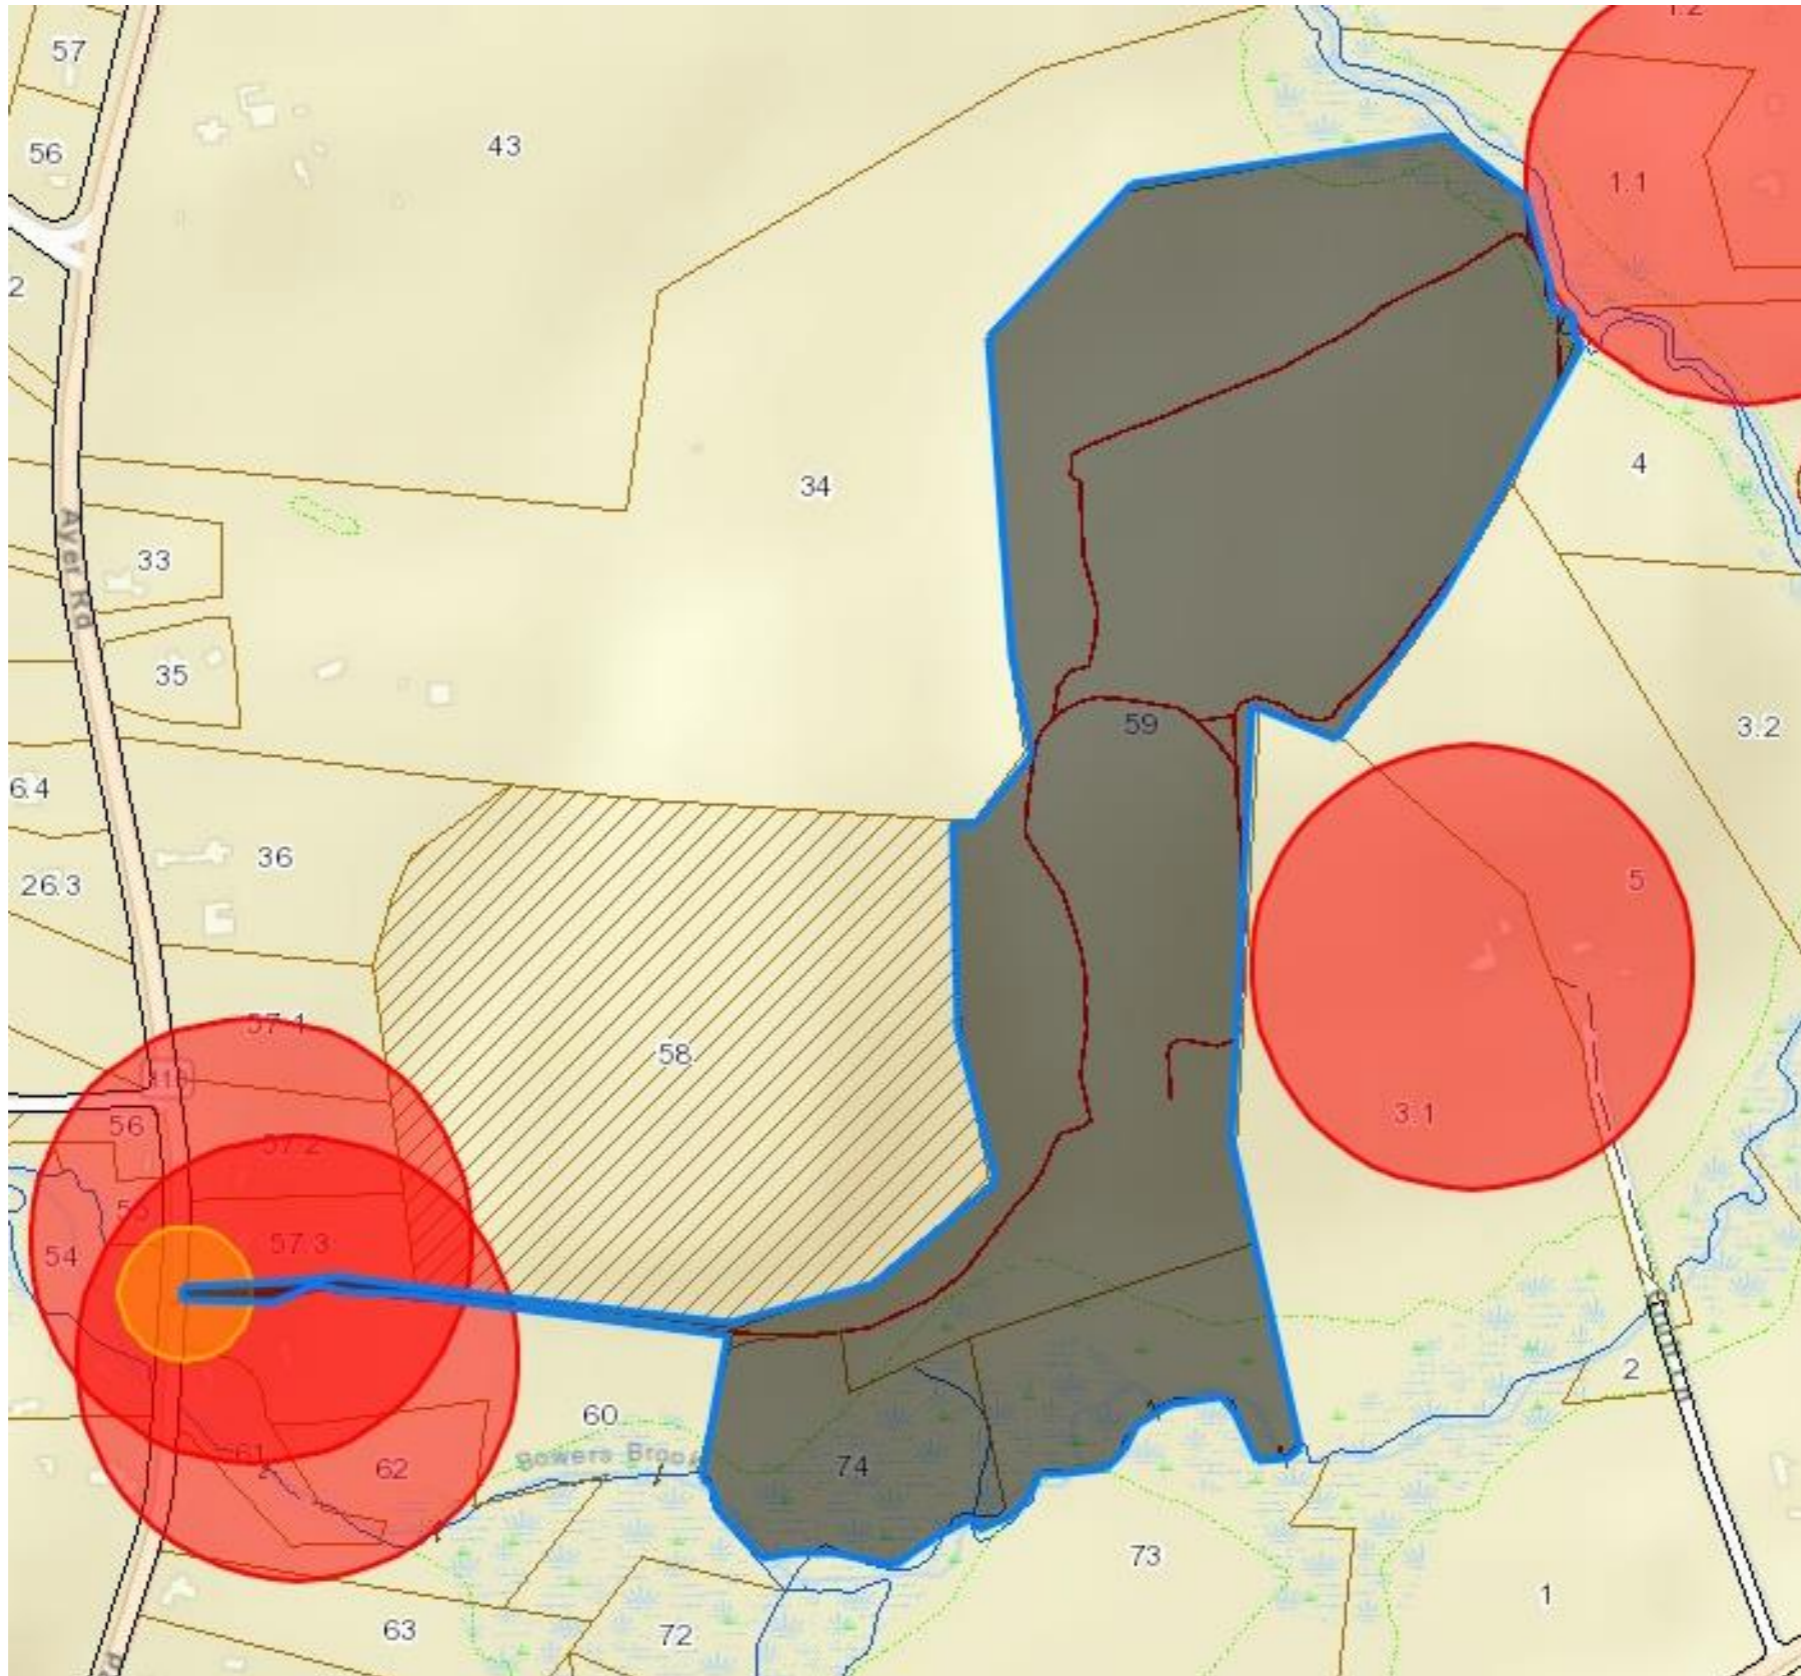

Approximate 500' dwelling setbacks are indicated in red

Approximate 150' road setbacks are indicated in orange

Hunters are required to use GPS or cellular-based tools to verify position and maintain state-required distance from dwellings and roads

38 acres

Parcels 018-069-000-000, 018-070-000-000, 018-057-000-000

Gillette Land
20 acres
Parcel 024-002-000-000

Gravel Pit

13.5 acres

Parcel 032-056-000-000

Great Elms

61 acres

Parcel 028-025-001-000

Hermann Orchard

60 acres

Parcels 012-059-000-000, 012-074-000-000, 012-073-000-000 (p/o)

Maxant Land

19 acres

Parcel 004-048-003-004

Old Mill Road Land