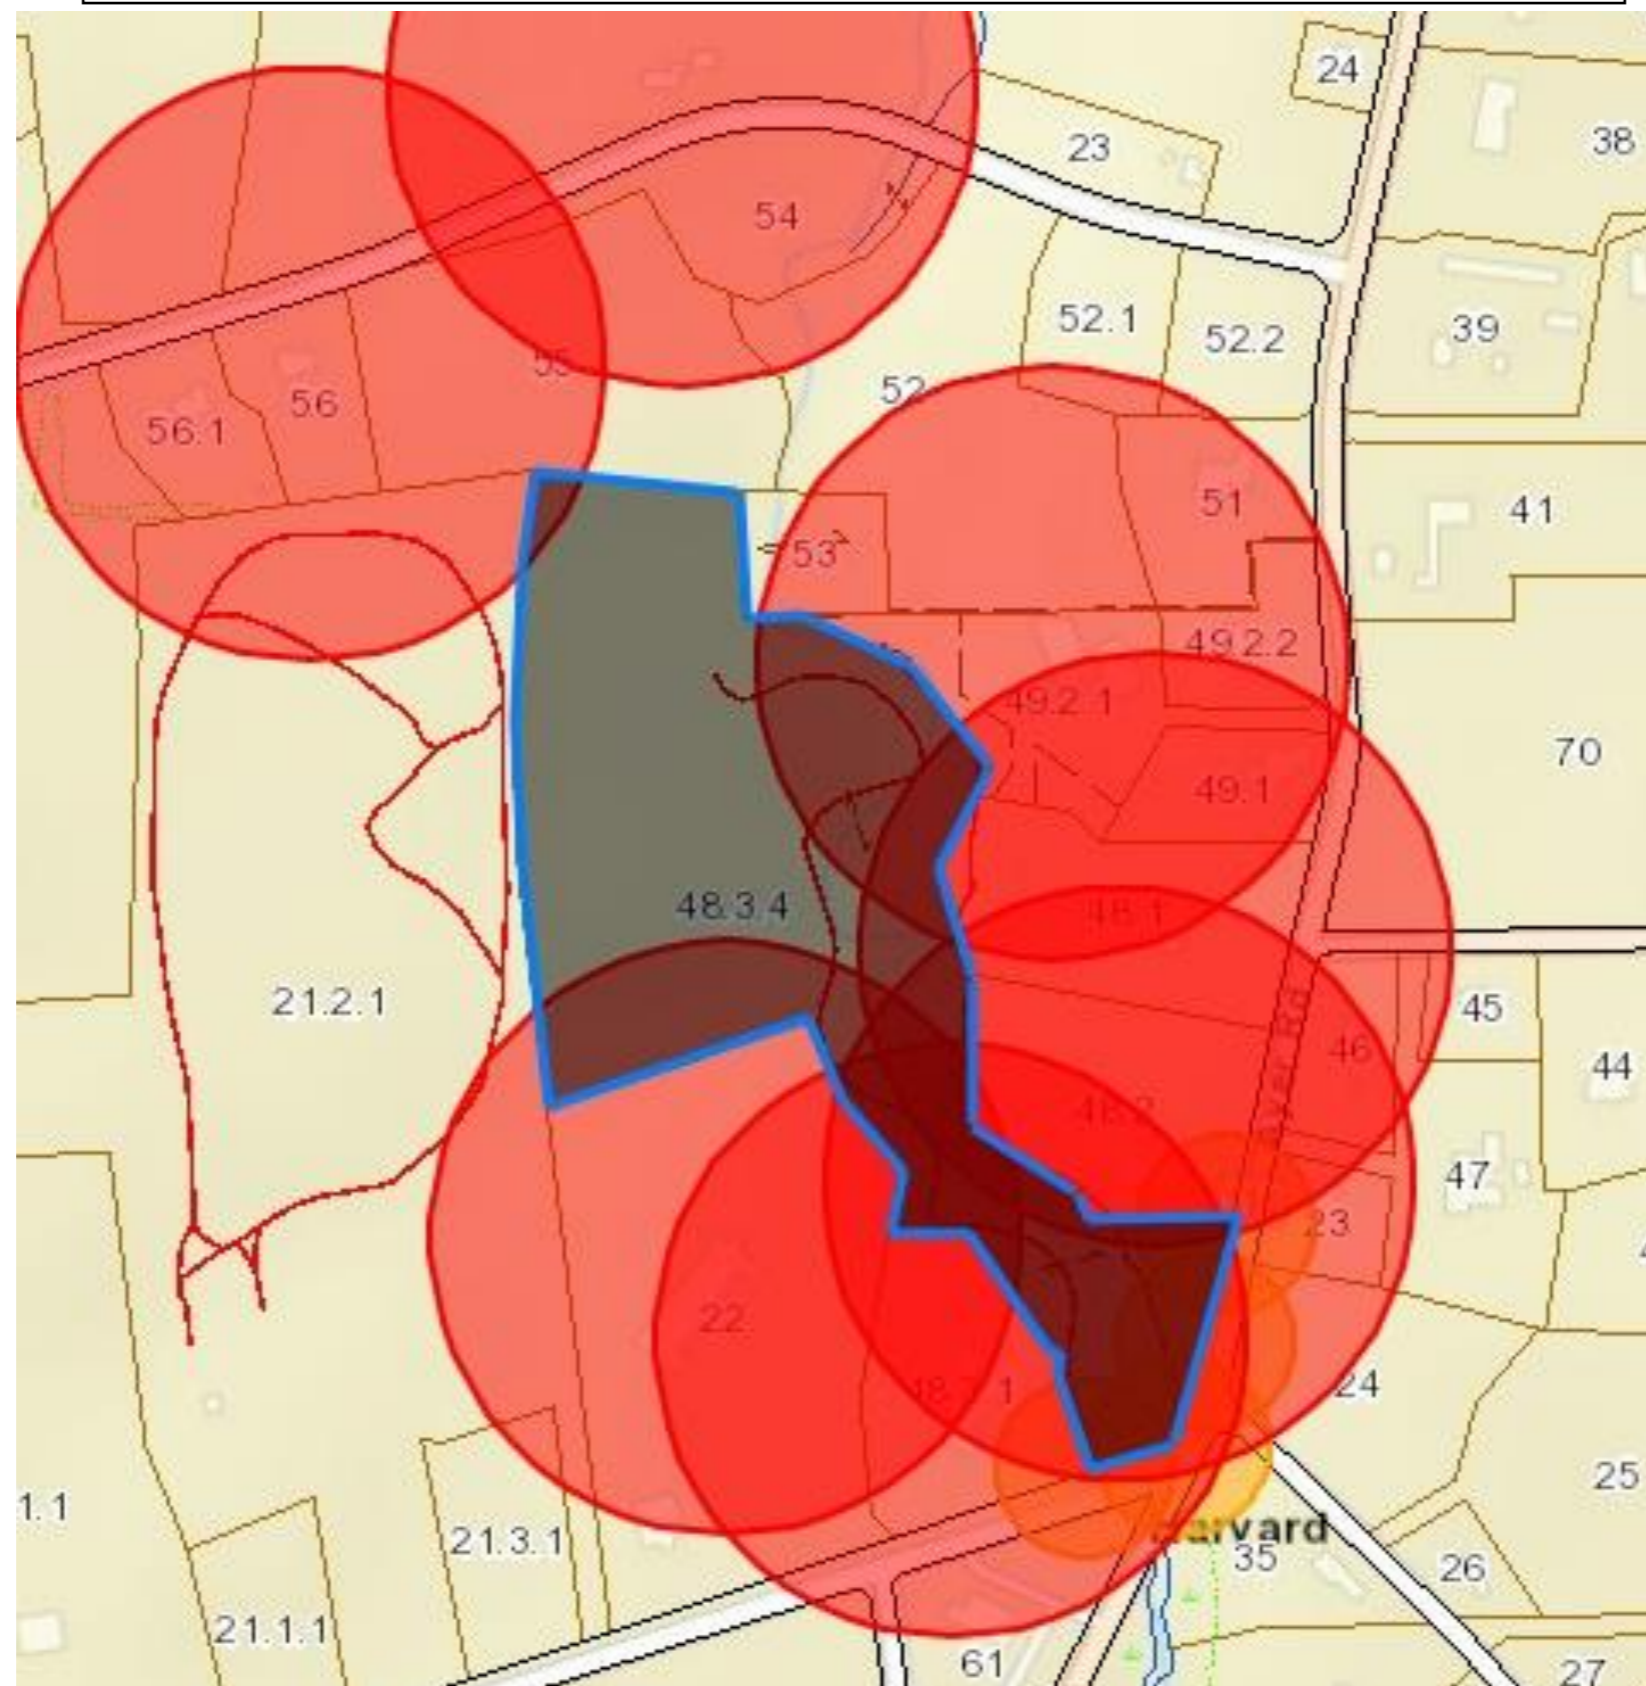

Approximate 500' dwelling setbacks are indicated in red

Approximate 150' road setbacks are indicated in orange

Hunters are required to use GPS or cellular-based tools to verify position and maintain state-required distance from dwellings and roads

38 acres

Parcels 018-069-000-000, 018-070-000-000, 018-057-000-000

Gillette Land
20 acres
Parcel 024-002-000-000

Gravel Pit

13.5 acres

Parcel 032-056-000-000

Great Elms

61 acres

Parcel 028-025-001-000

Hermann Orchard

60 acres

Parcels 012-059-000-000, 012-074-000-000, 012-073-000-000 (p/o)

Maxant Land

19 acres

Parcel 004-048-003-004

Old Mill Road Land