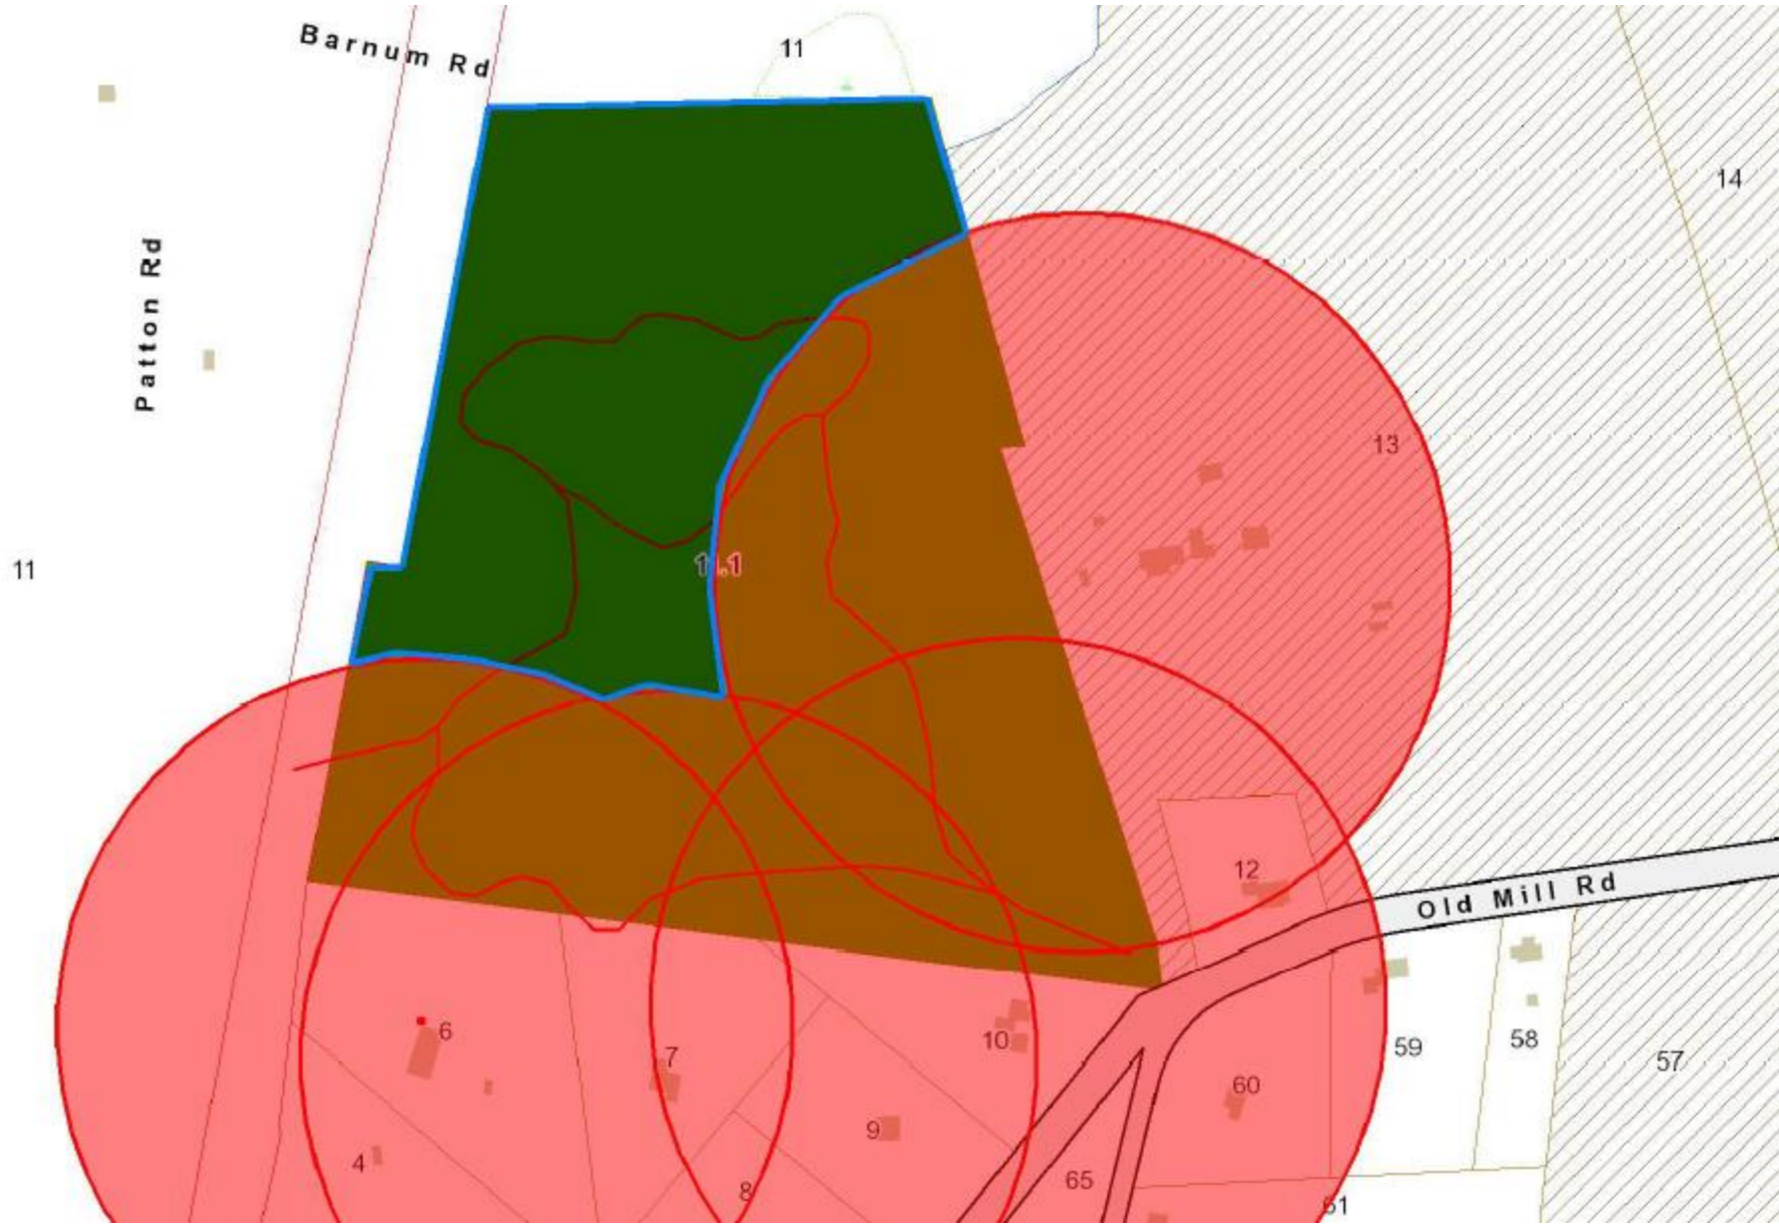

Old Mill Road Land

24 acres

Parcel 004-011-001-000