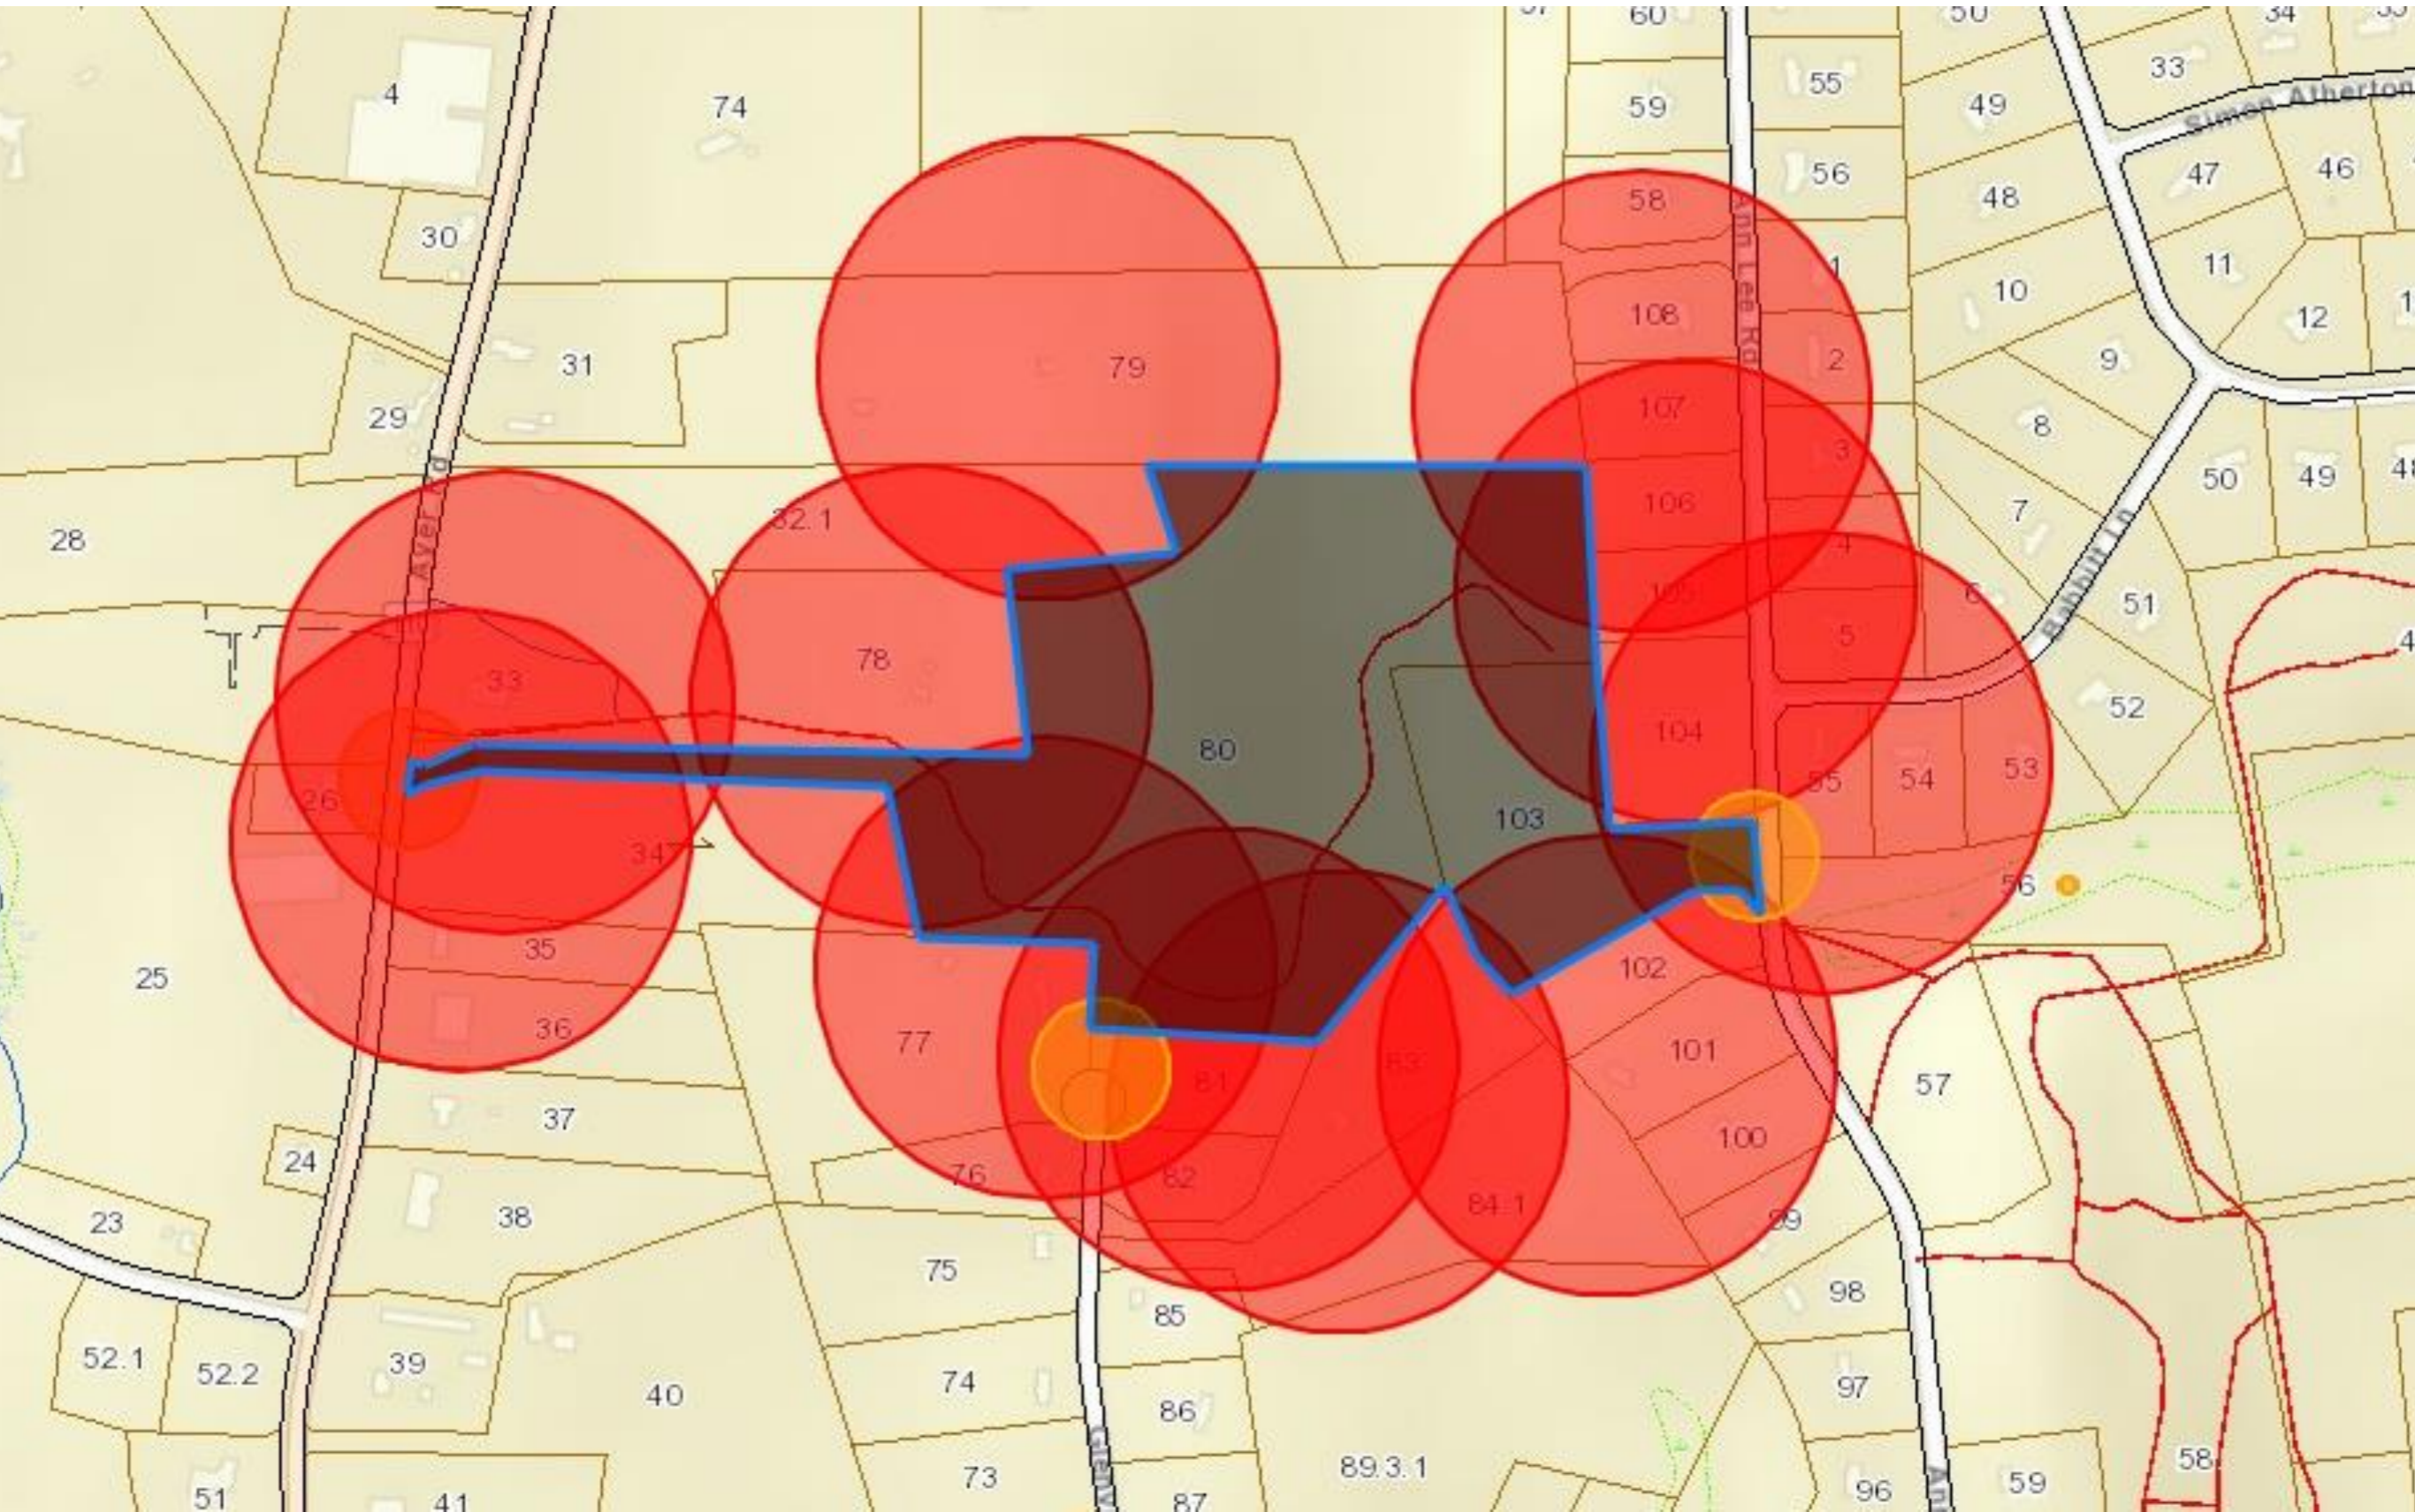

Blomfelt Land
37 acres
Parcels 005-080-001-000, 005-103-000-000