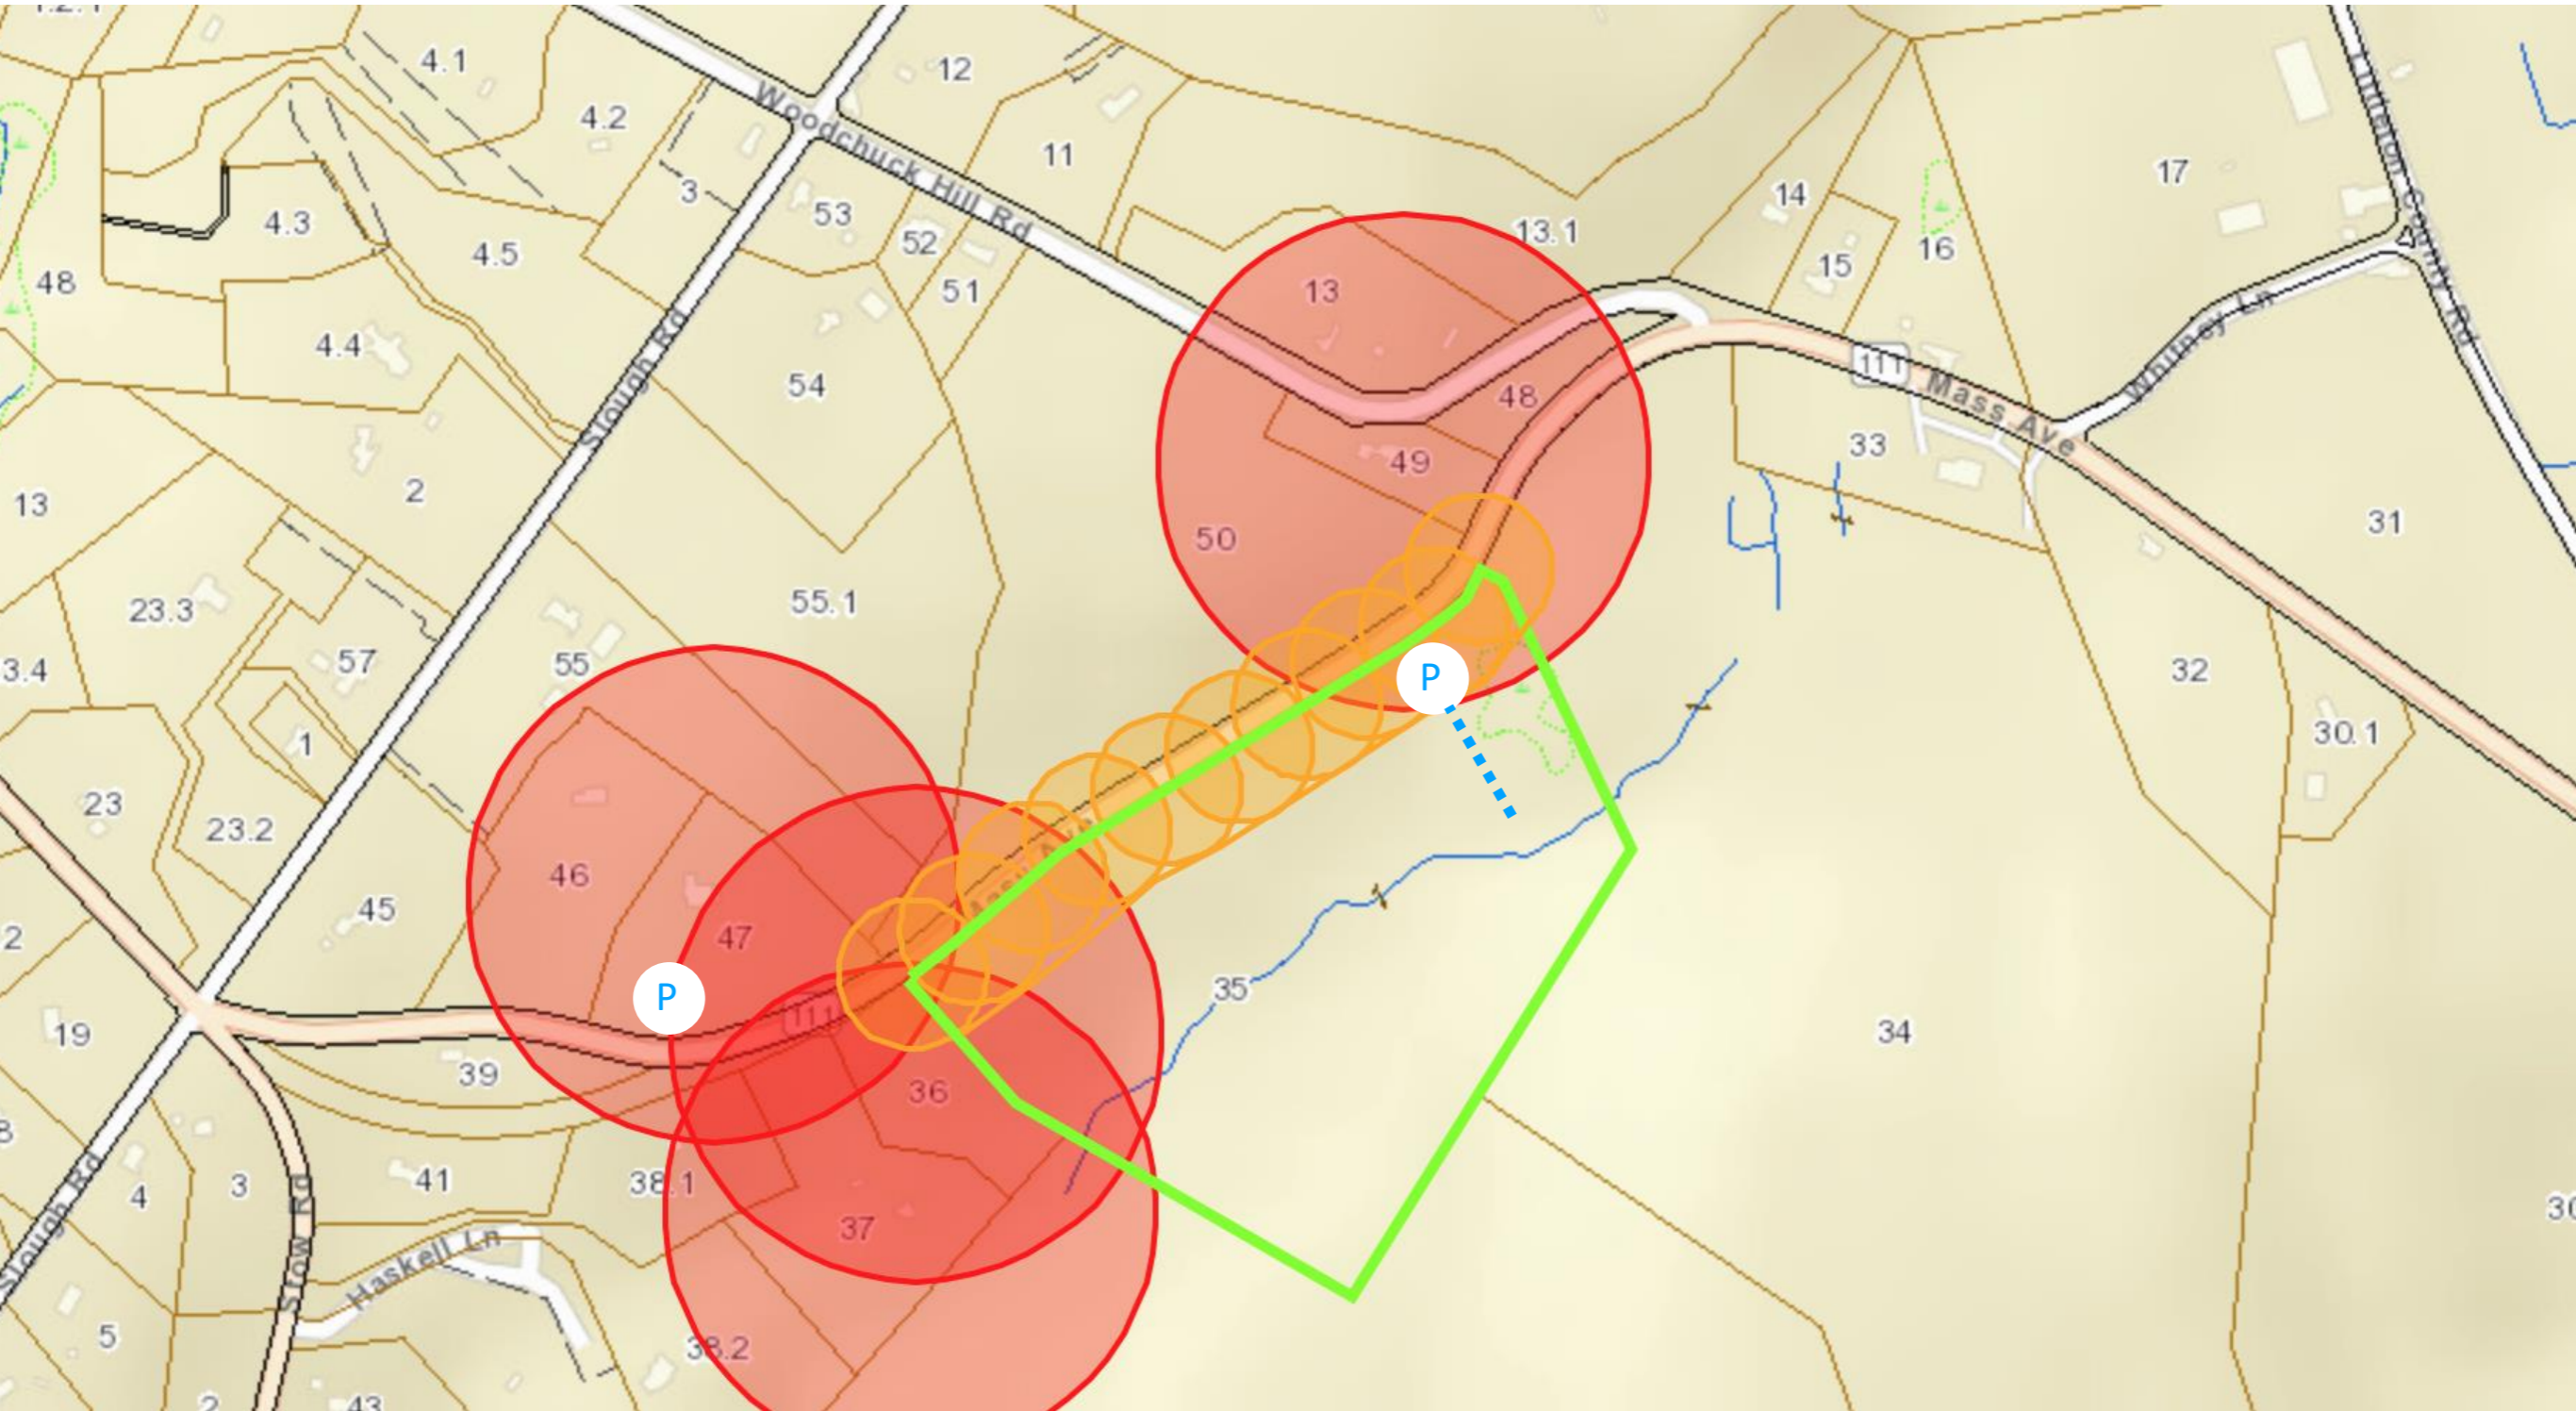

Mass Ave (Barrett) Land
24 acres
Parcel 023-035-000-000