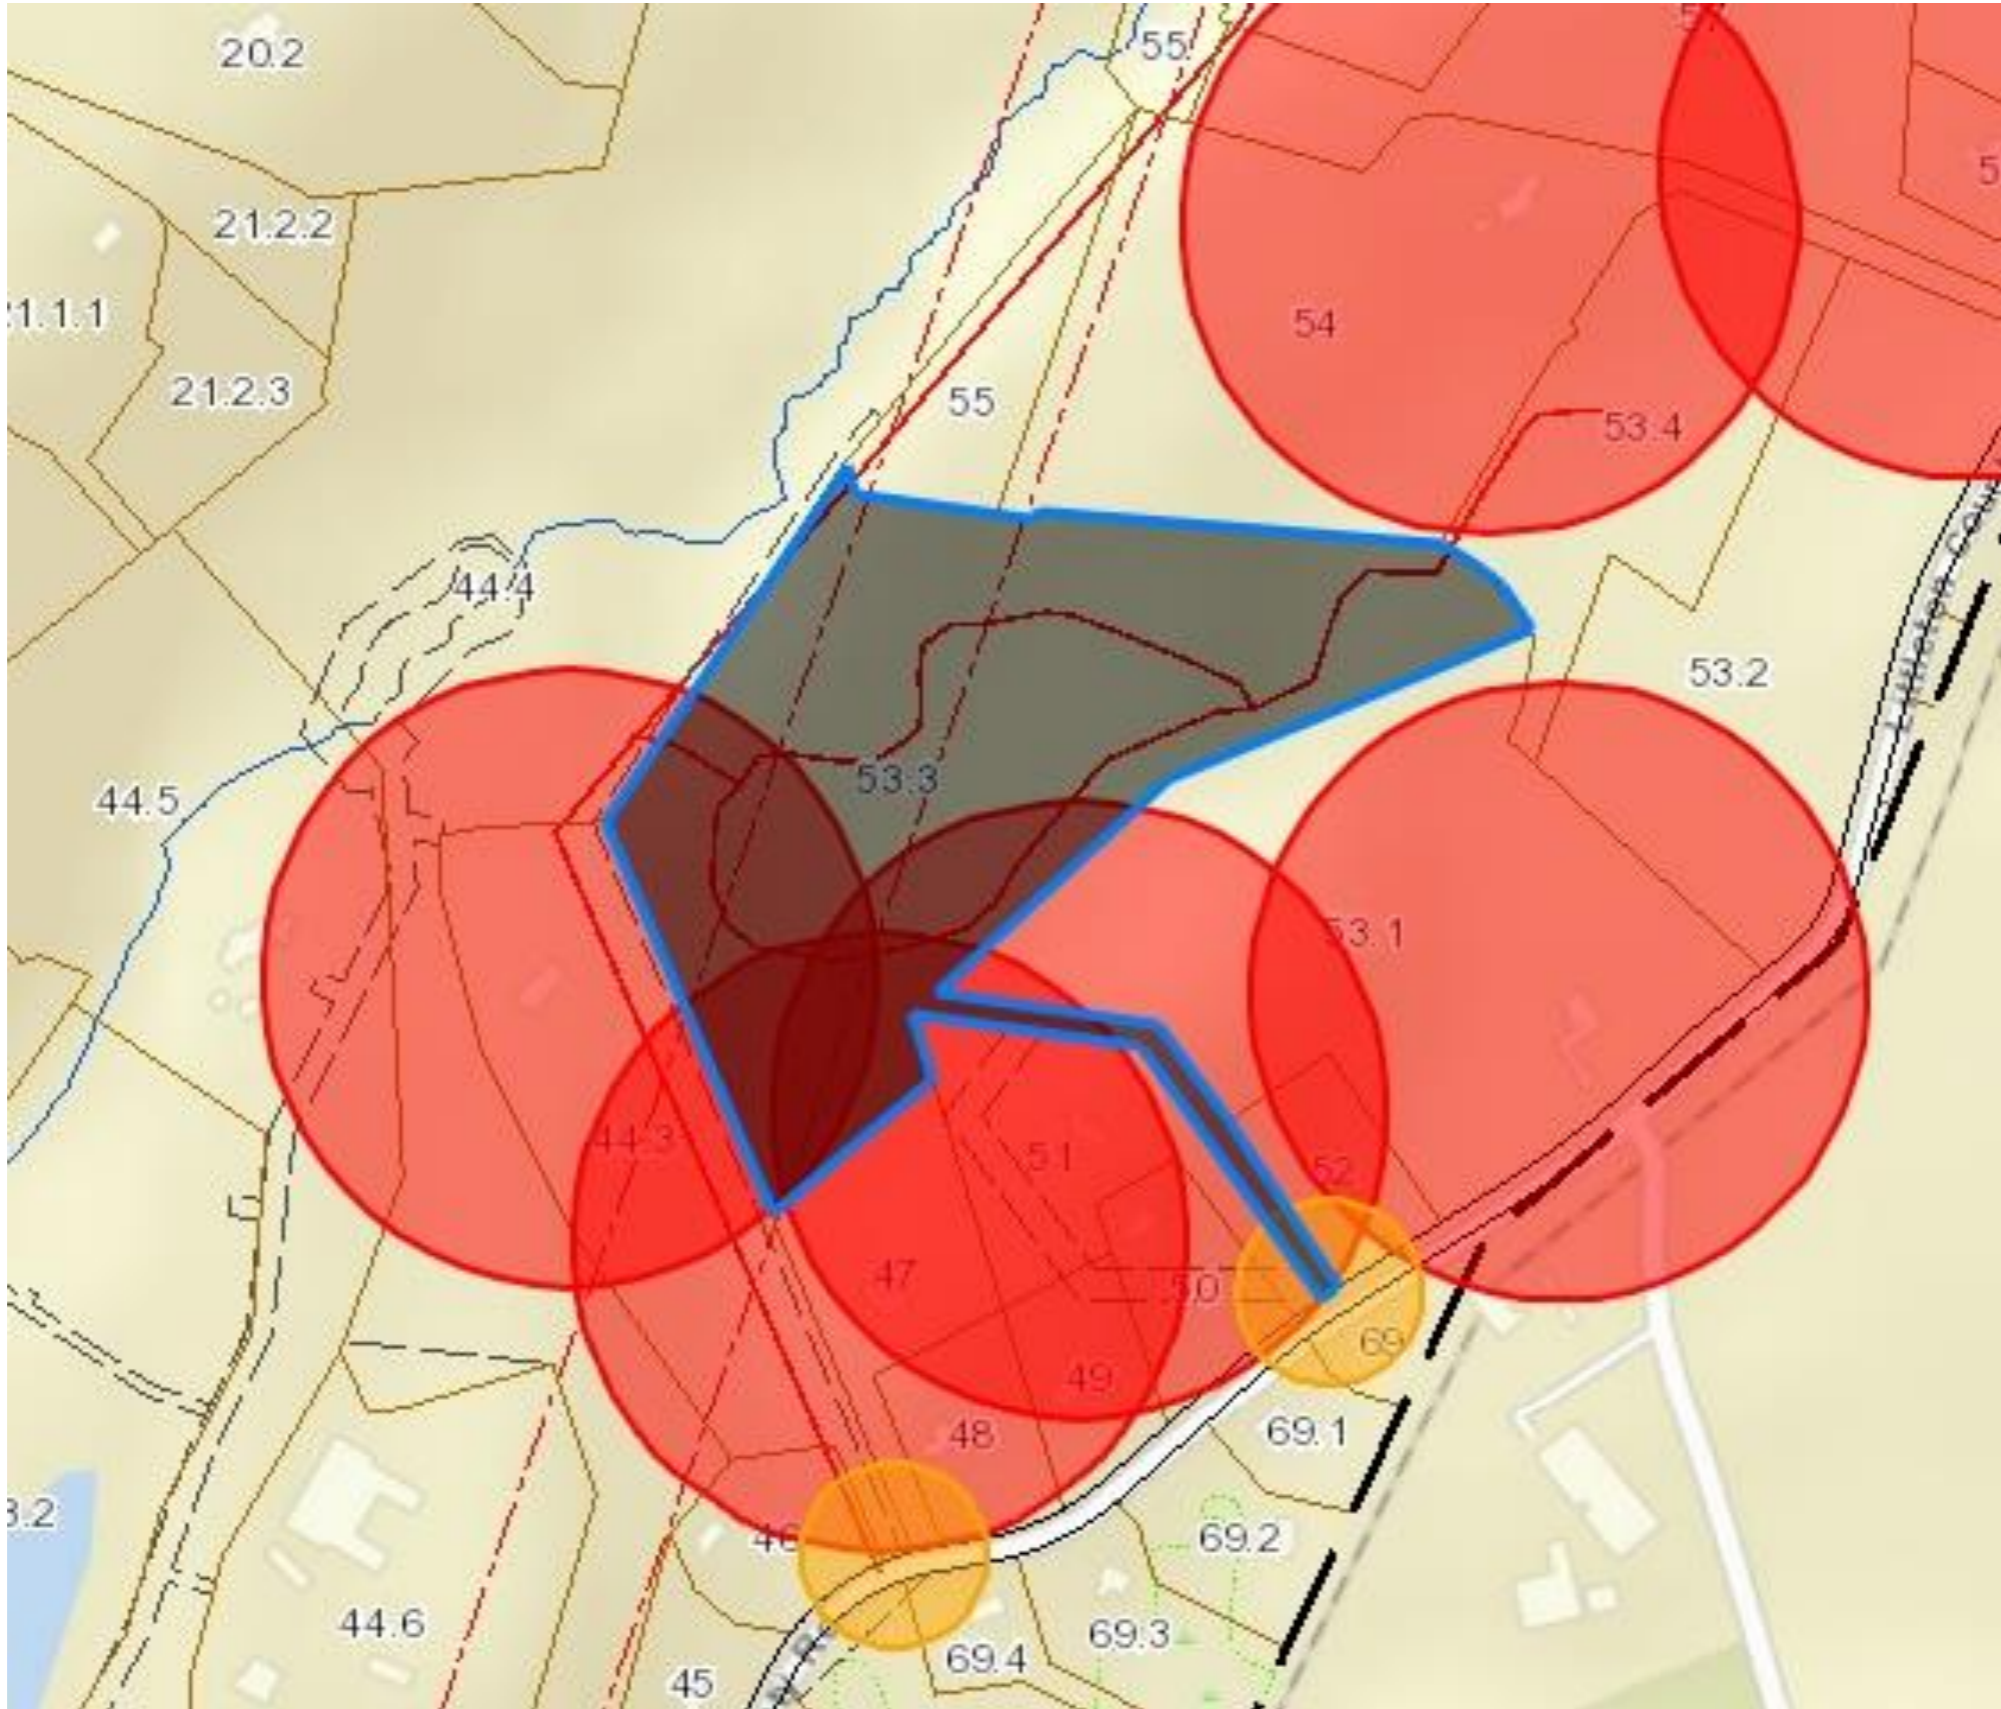

Vesenka Land
18 acres
Parcel 014-053-003-000