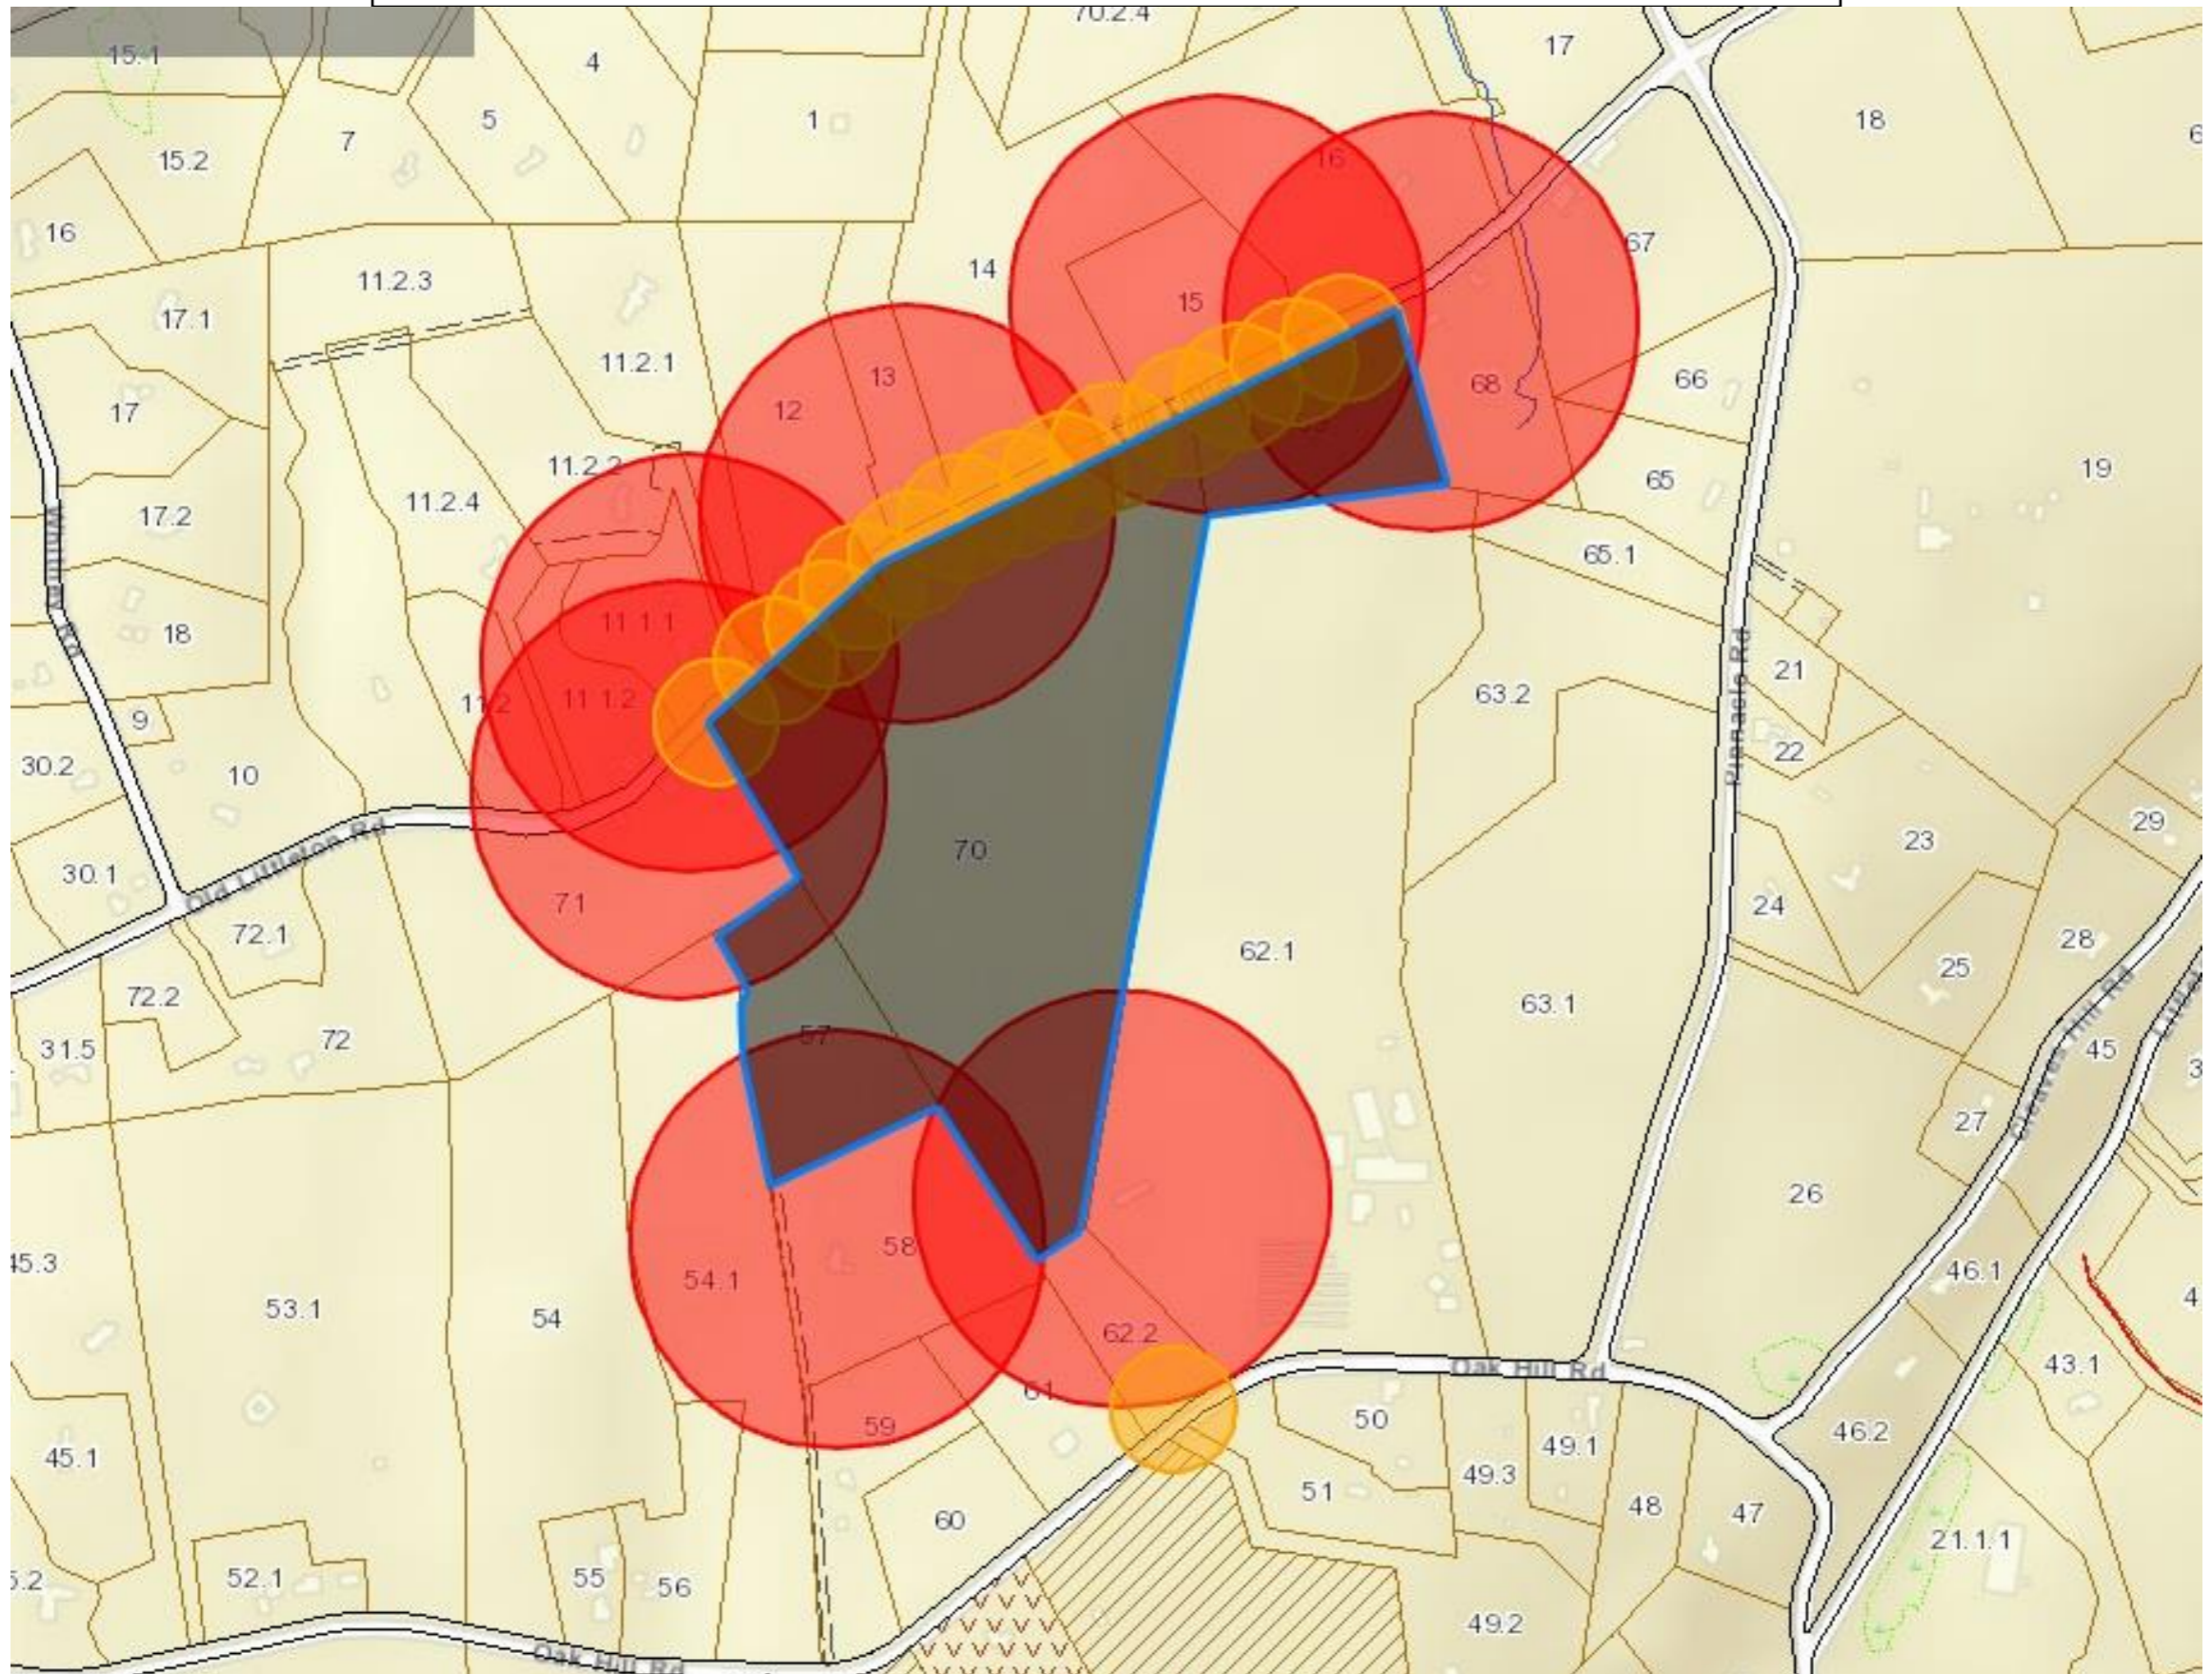

Approximate 500' dwelling setbacks are indicated in red

Approximate 150' road setbacks are indicated in orange

Hunters are required to use GPS or cellular-based tools to verify position and maintain state-required distance from dwellings and roads

Mass Ave (Barrett) Land
24 acres
Parcel 023-035-000-000

Blomfelt Land
37 acres
Parcels 005-080-001-000, 005-103-000-000

Daman & Stephenson Land
60 acres
Parcels 036-091-001-000, 036-093-007-000

Dunlap Land

38 acres

Parcels 018-069-000-000, 018-070-000-000, 018-057-000-000

Gillette Land
20 acres
Parcel 024-002-000-000

Gravel Pit

13.5 acres

Parcel 032-056-000-000

Great Elms

61 acres