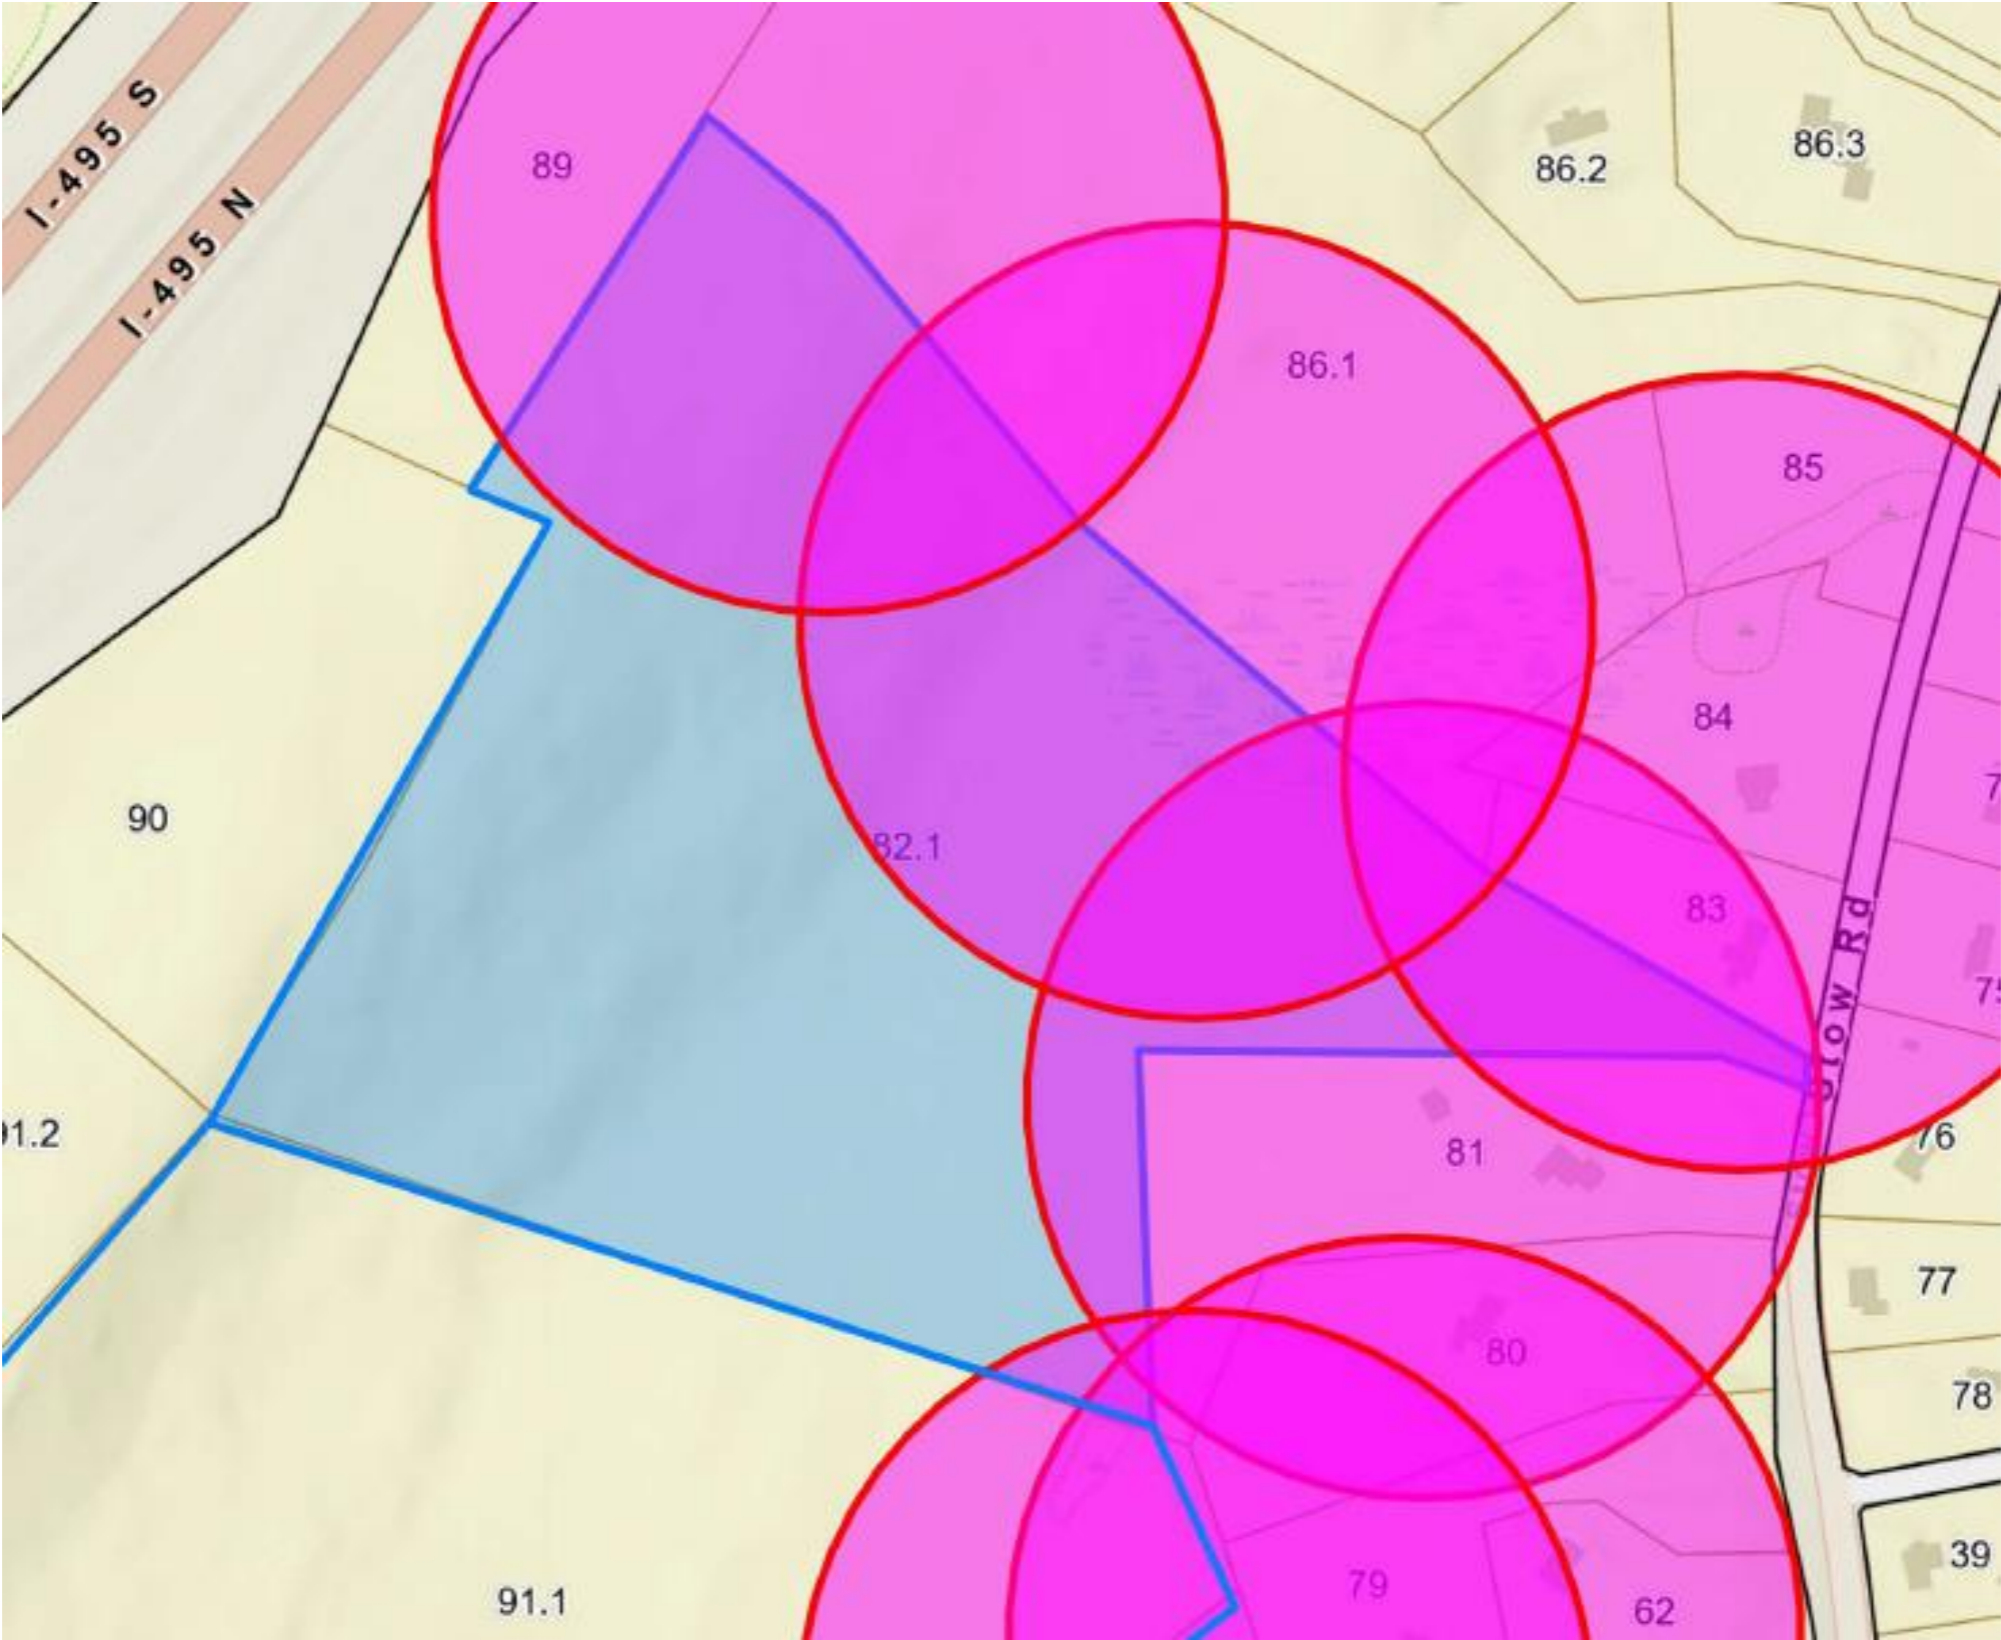

Approximate 500' dwelling setbacks are indicated in red

Approximate 150' road setbacks are indicated in orange

Hunters are required to use GPS or cellular-based tools to verify position and maintain state-required distance from dwellings and roads

38 acres

Parcels 018-069-000-000, 018-070-000-000, 018-057-000-000

Gillette Land
20 acres
Parcel 024-002-000-000

Gravel Pit

13.5 acres

Parcel 032-056-000-000

Great Elms

61 acres

Parcel 028-025-001-000

Hermann Orchard

60 acres

Parcels 012-059-000-000, 012-074-000-000, 012-073-000-000 (p/o)

Maxant Land

19 acres

Parcel 004-048-003-004

Old Mill Road Land

Tripp & Stephenson Lands

55 acres

Parcels 035-010-000-000 and 036-097-000-000

Vesenka Land
18 acres
Parcel 014-053-003-000

Warila Land
32 acres
Parcel 036-082-001-000

Willard/Poitras Land
62 acres
Parcels 026-004-000-000, 026-012-000-000